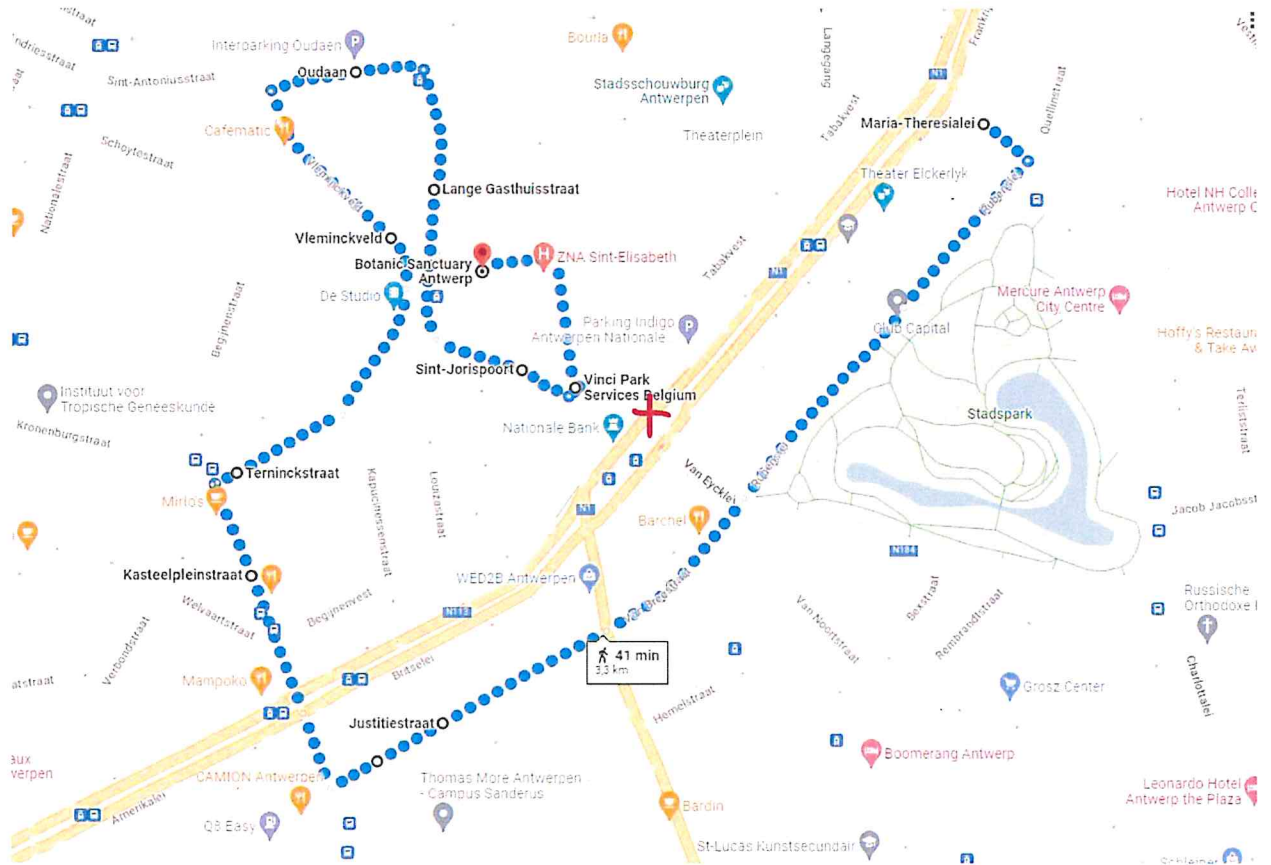

BOTANIC SANCTUARY ANTWERP

THE LEADING HOTELS
OF THE WORLD®