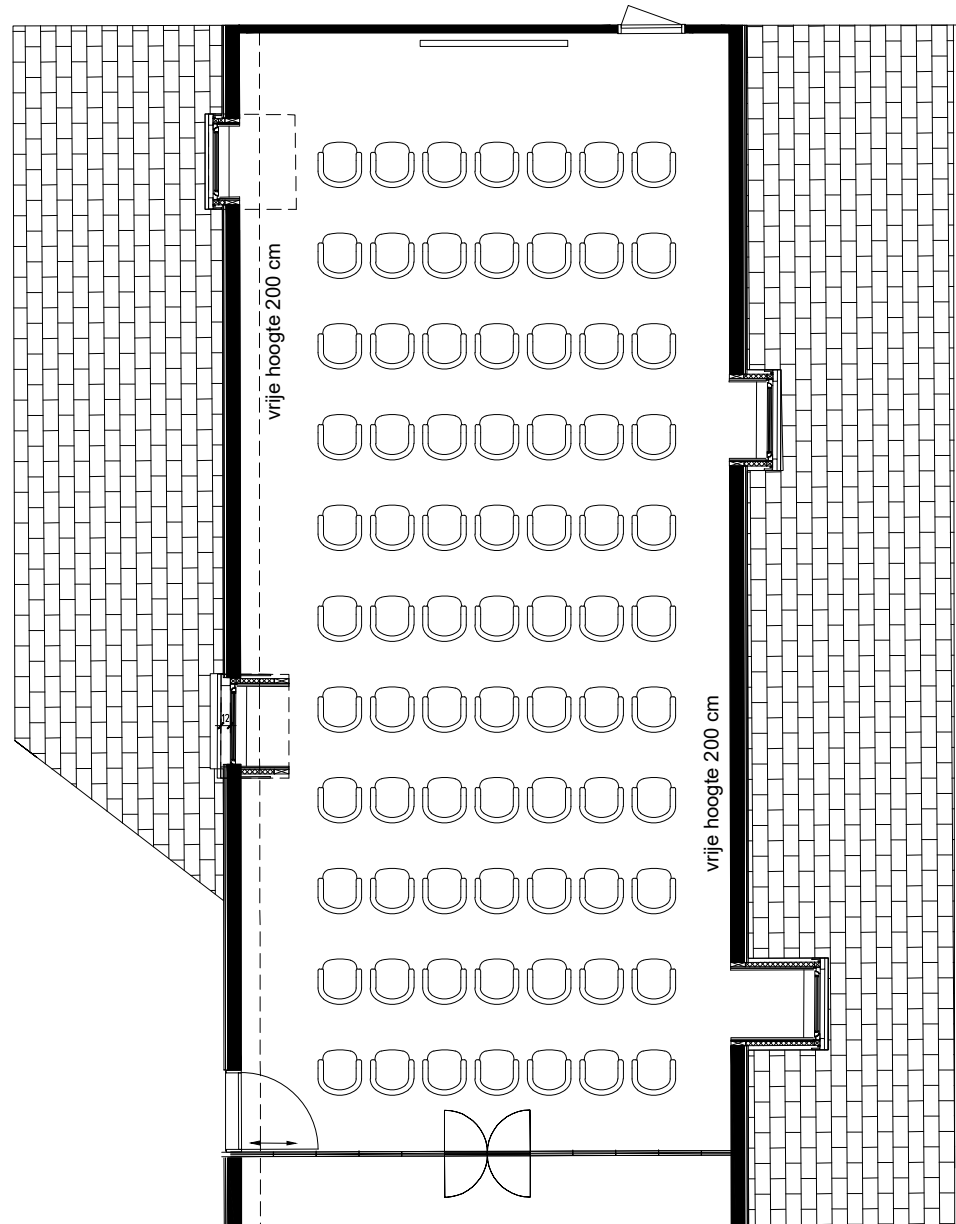

# THEATRE

BOTANIC  
SANCTUARY  
ANTWERP

QUERCUS 02 102M<sup>2</sup>