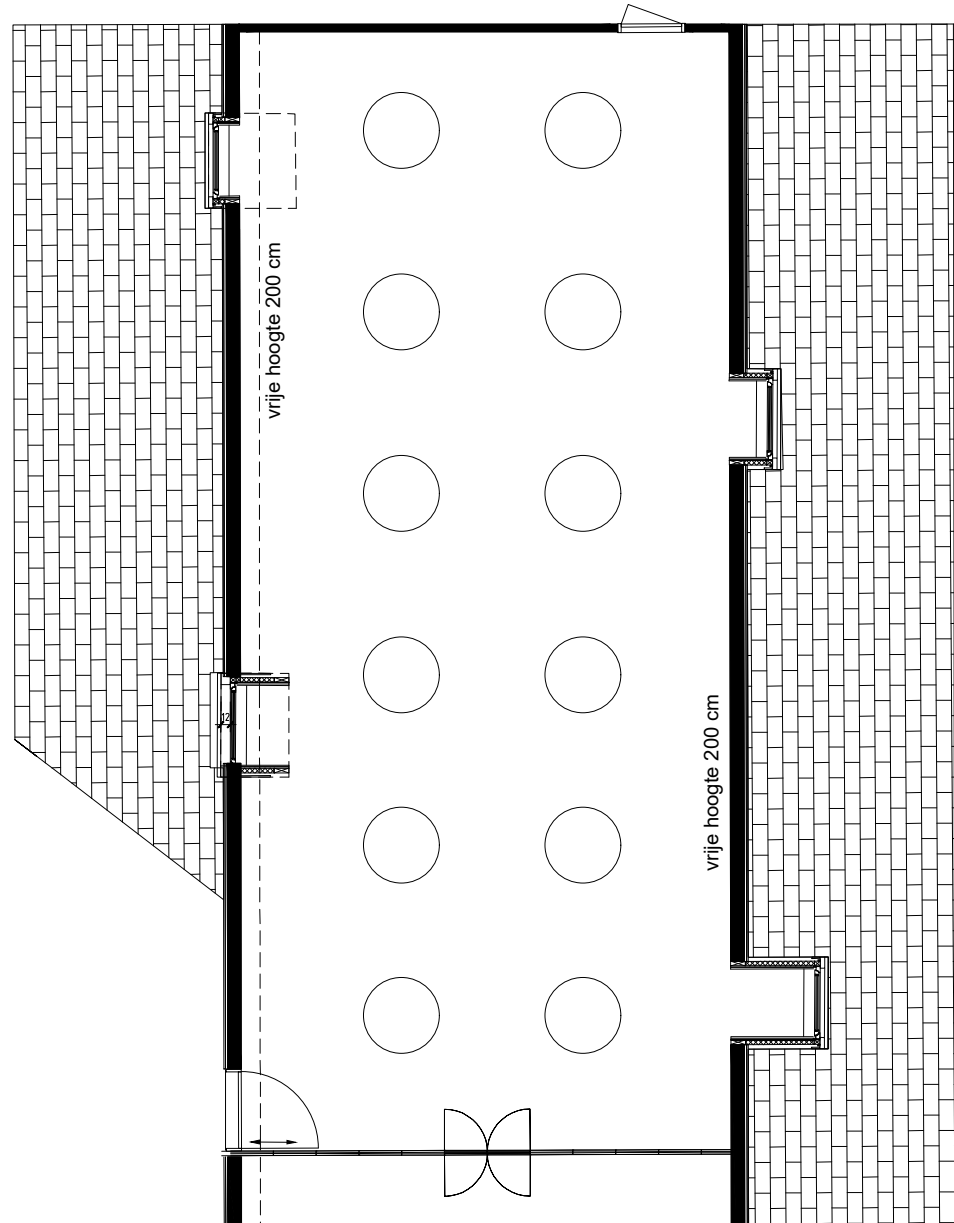

COCKTAIL

BOTANIC
SANCTUARY
ANTWERP

QUERCUS 02 102M²