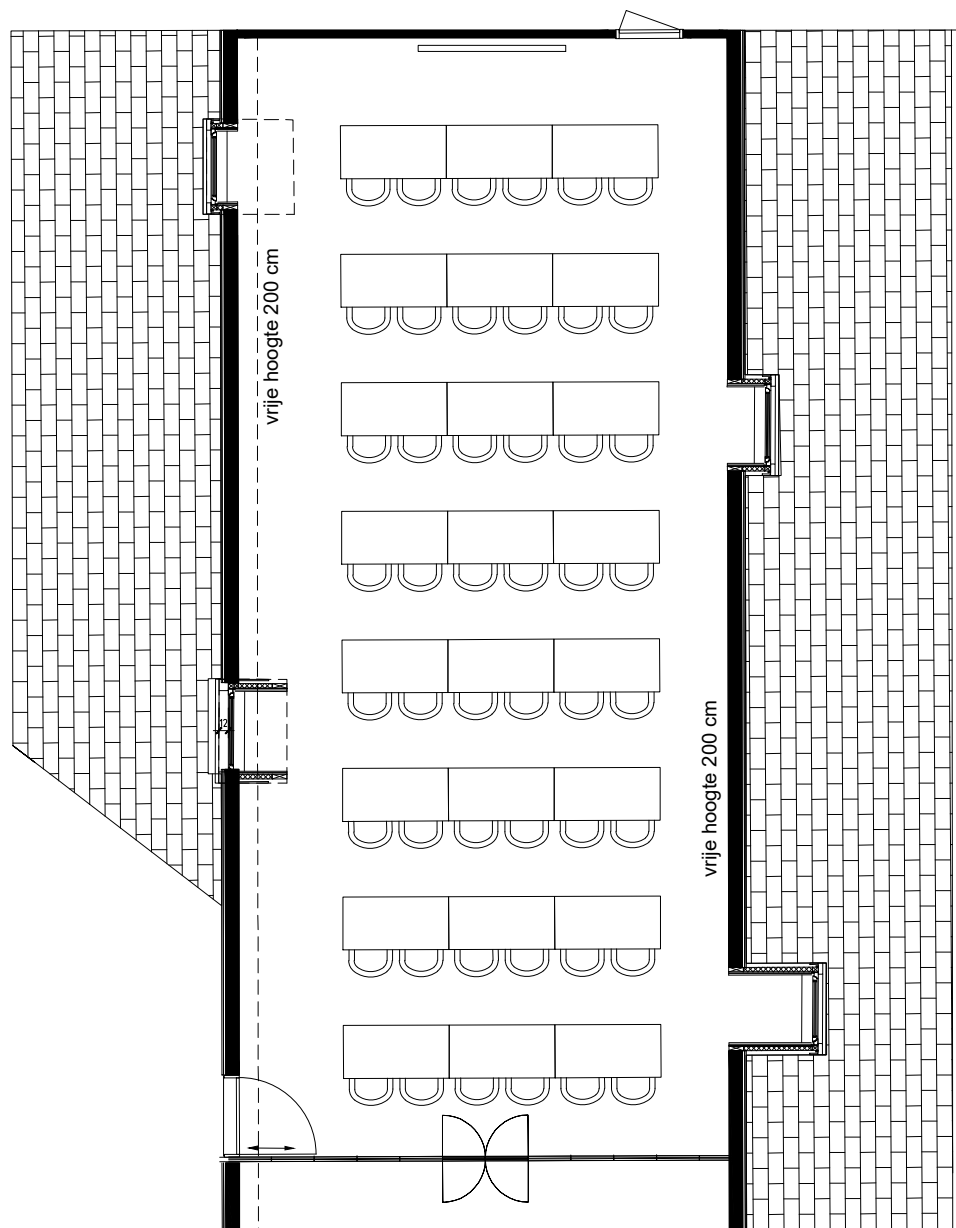

# CLASSROOM

BOTANIC  
SANCTUARY  
ANTWERP

QUERCUS 02 102M<sup>2</sup>