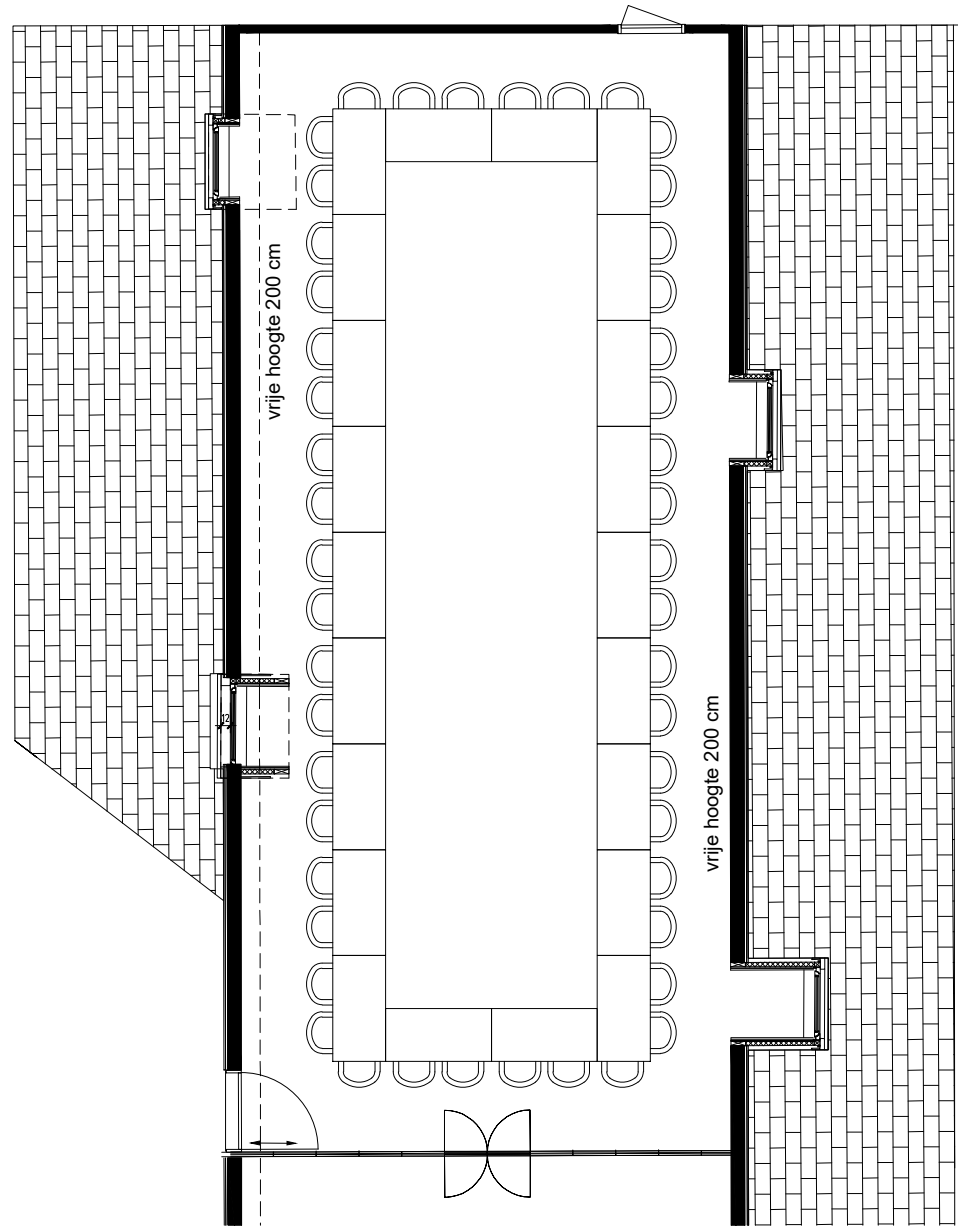

BLOCK / BOARDROOM

BOTANIC
SANCTUARY
ANTWERP

QUERCUS 02 102M²