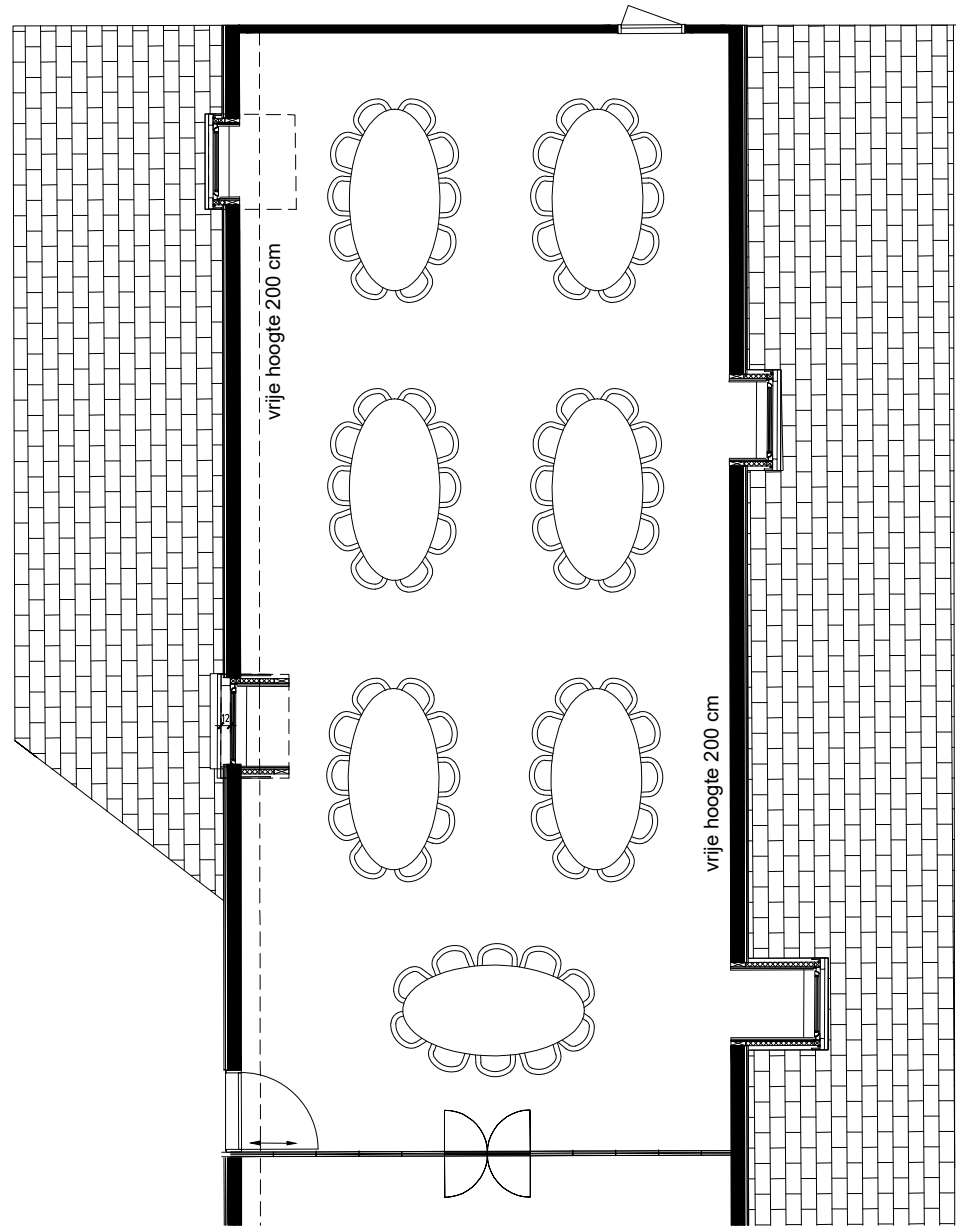

BANQUET

BOTANIC
SANCTUARY
ANTWERP

QUERCUS 02 102M²