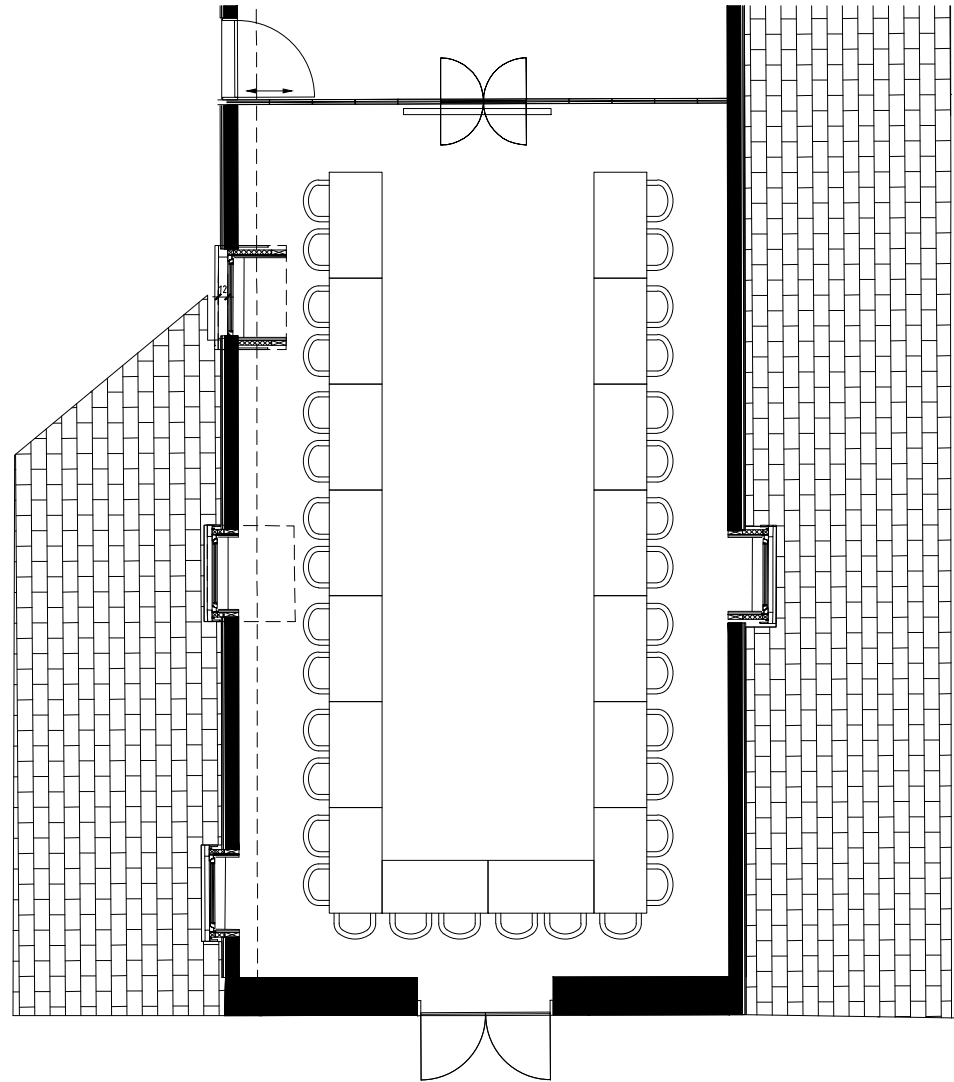

U-SHAPE

BOTANIC
SANCTUARY
ANTWERP

QUERCUS 01 80M²