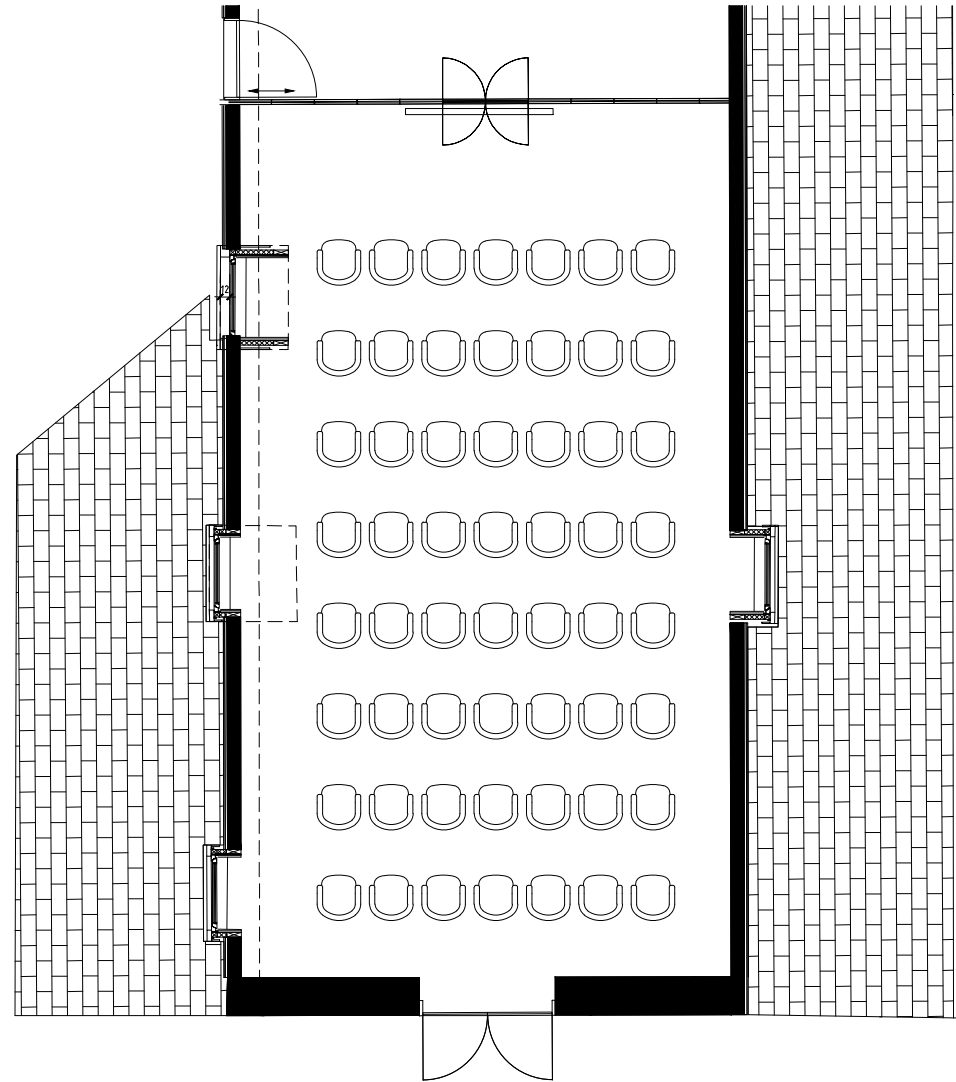

THEATRE

BOTANIC  
SANCTUARY  
ANTWERP

QUERCUS 01 80M<sup>2</sup>