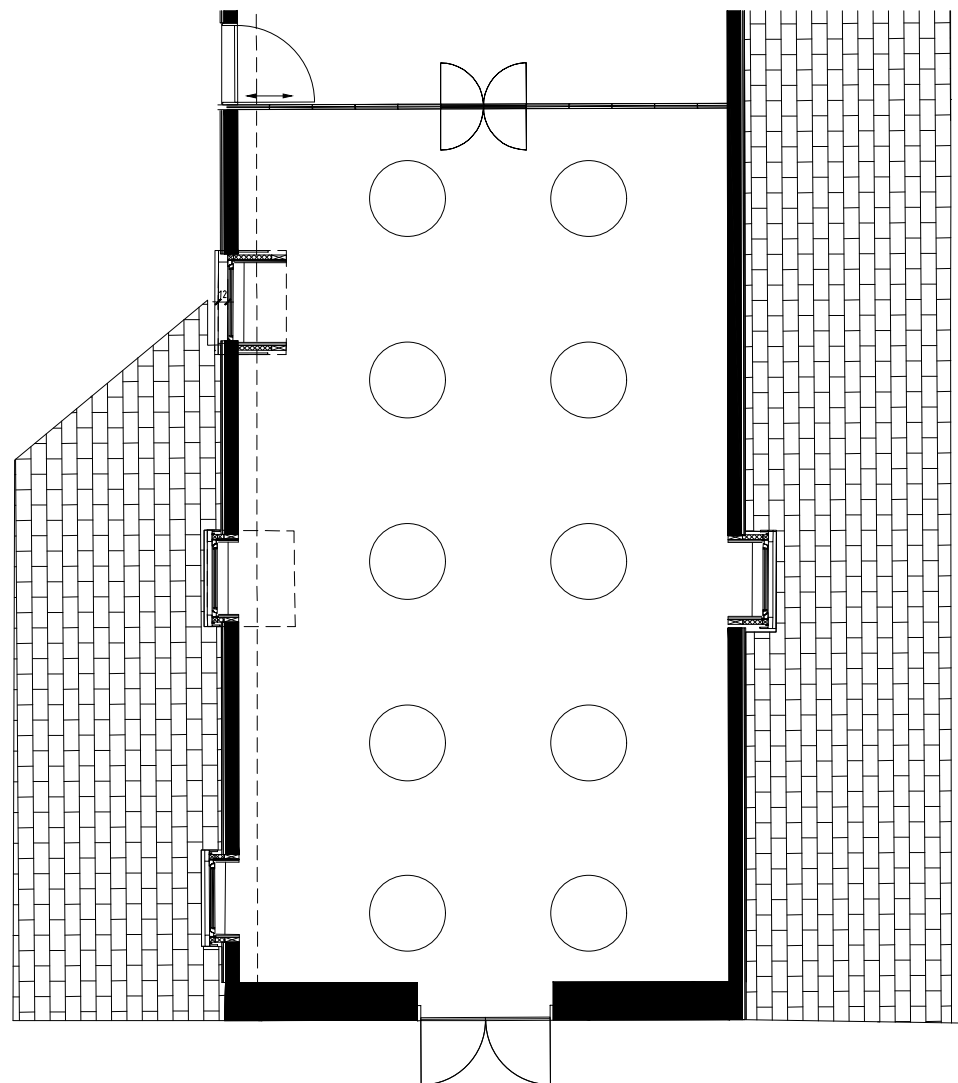

COCKTAIL

BOTANIC  
SANCTUARY  
ANTWERP

QUERCUS 01 80M<sup>2</sup>