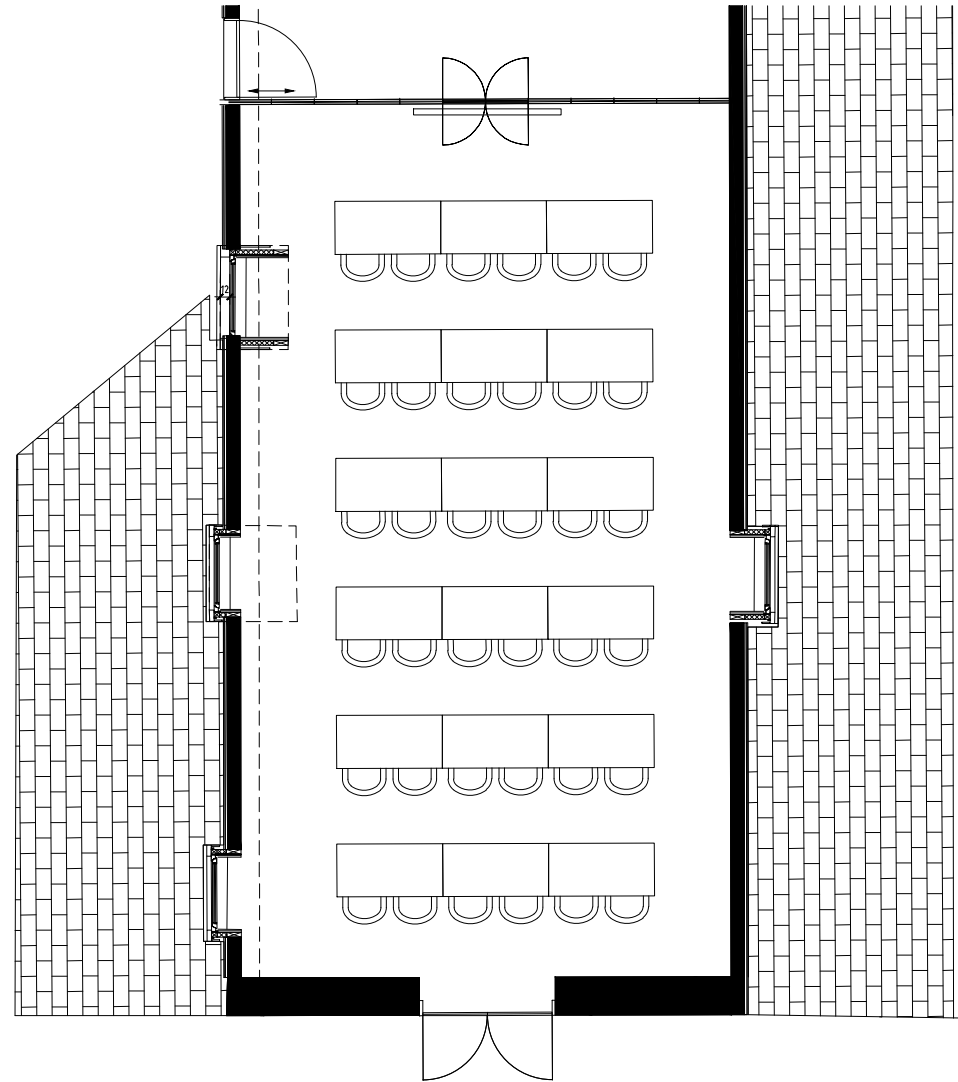

CLASSROOM

BOTANIC
SANCTUARY
ANTWERP

QUERCUS 01 80M²