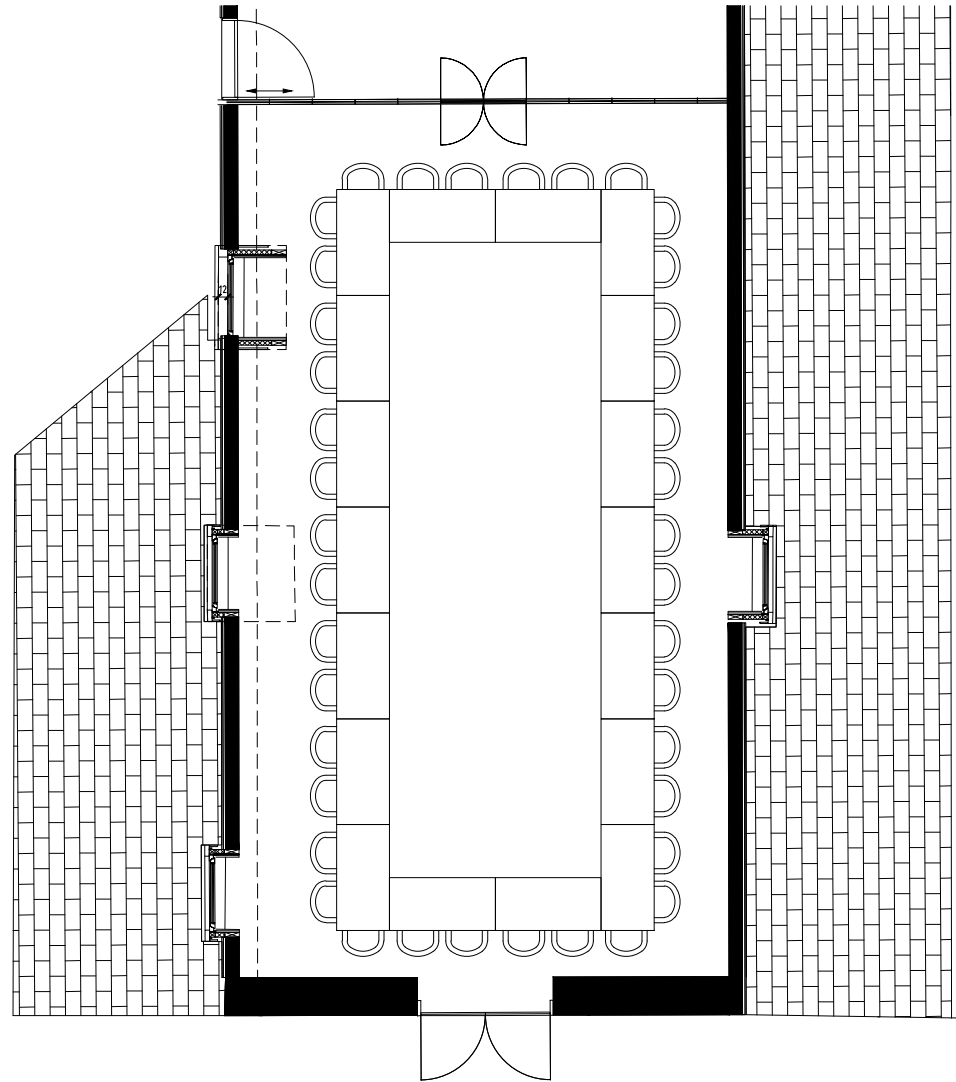

BLOCK / BOARDROOM

BOTANIC
SANCTUARY
ANTWERP

QUERCUS 01 80M²