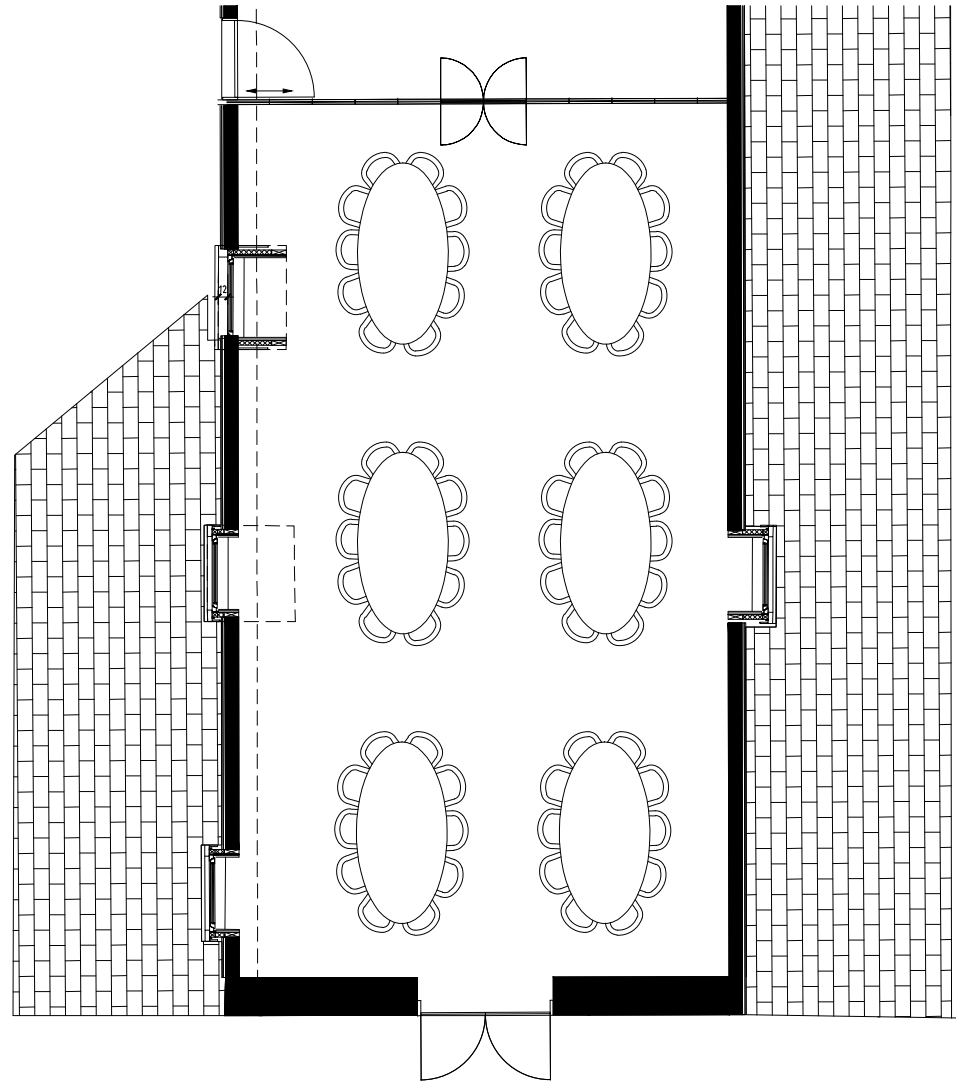

BANQUET

BOTANIC
SANCTUARY
ANTWERP

QUERCUS 01 80M²