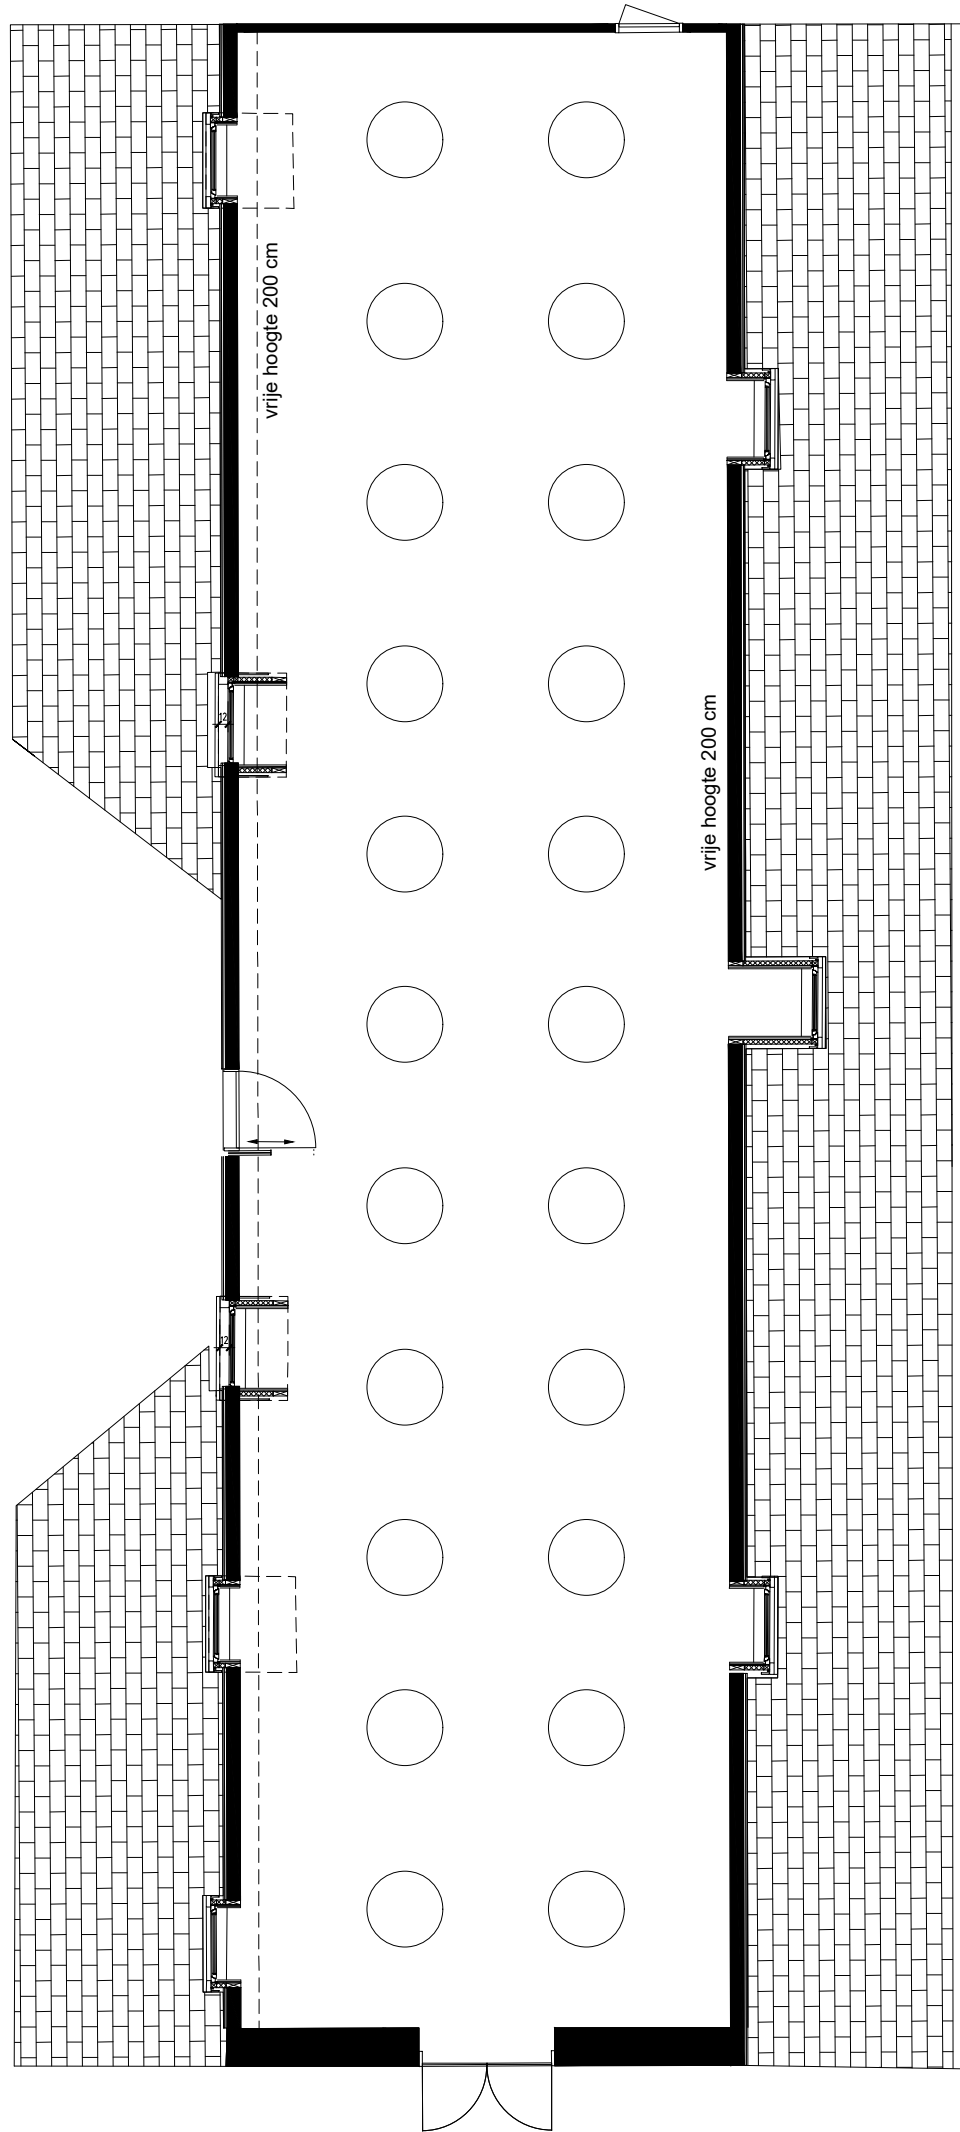

COCKTAIL

BOTANIC
SANCTUARY
ANTWERP

QUERCUS 01/02 182M²