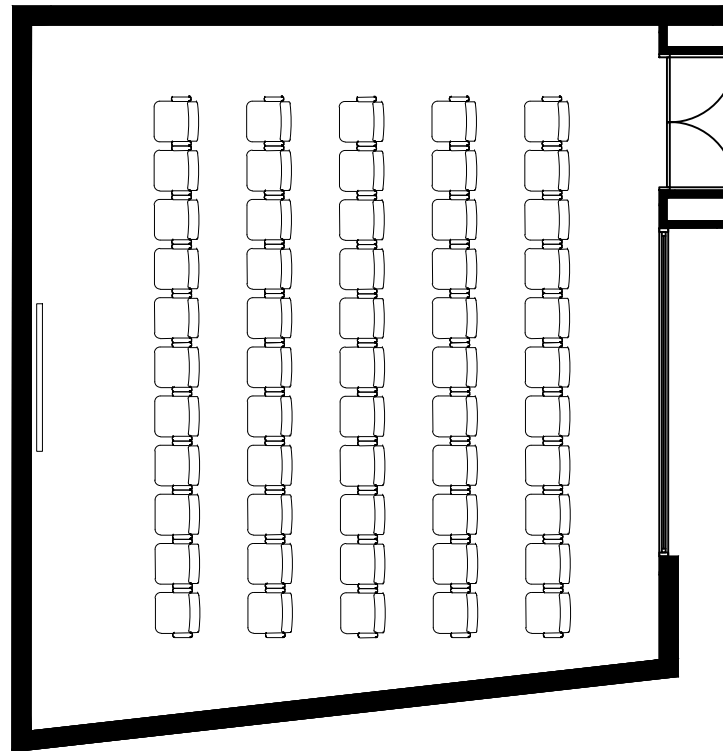

THEATRE

BOTANIC
SANCTUARY
ANTWERP

PRUNUS 02

73M²