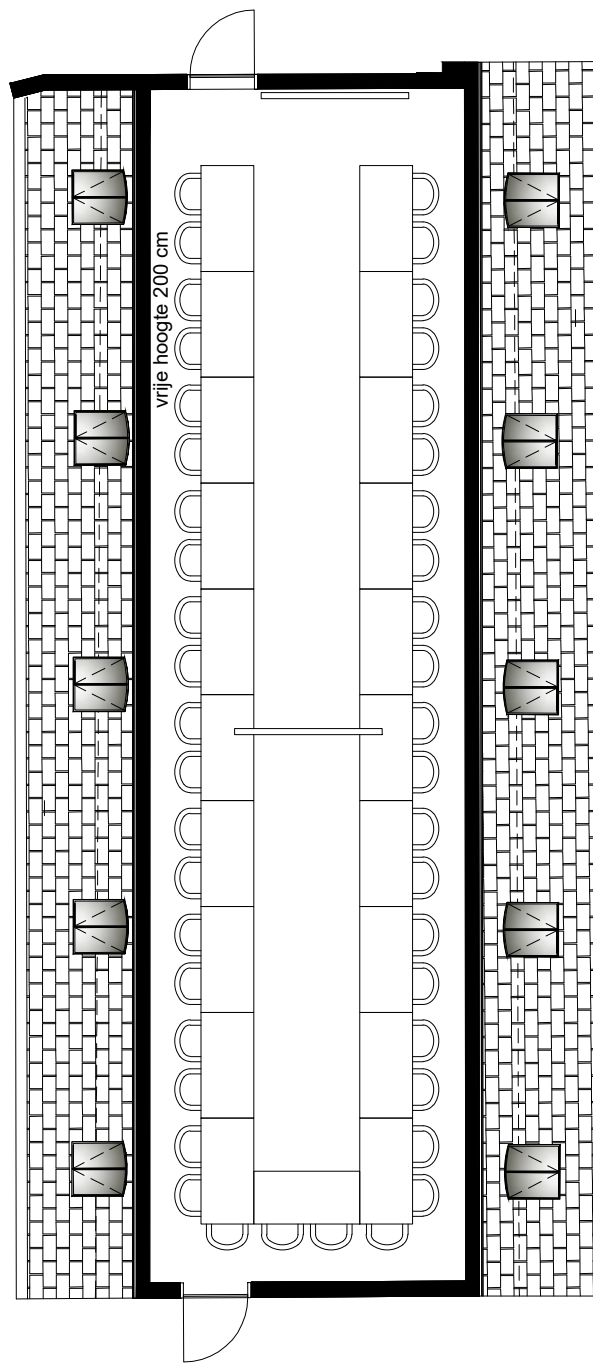

U-SHAPE

BOTANIC
SANCTUARY
ANTWERP

PLATANUS 87M²