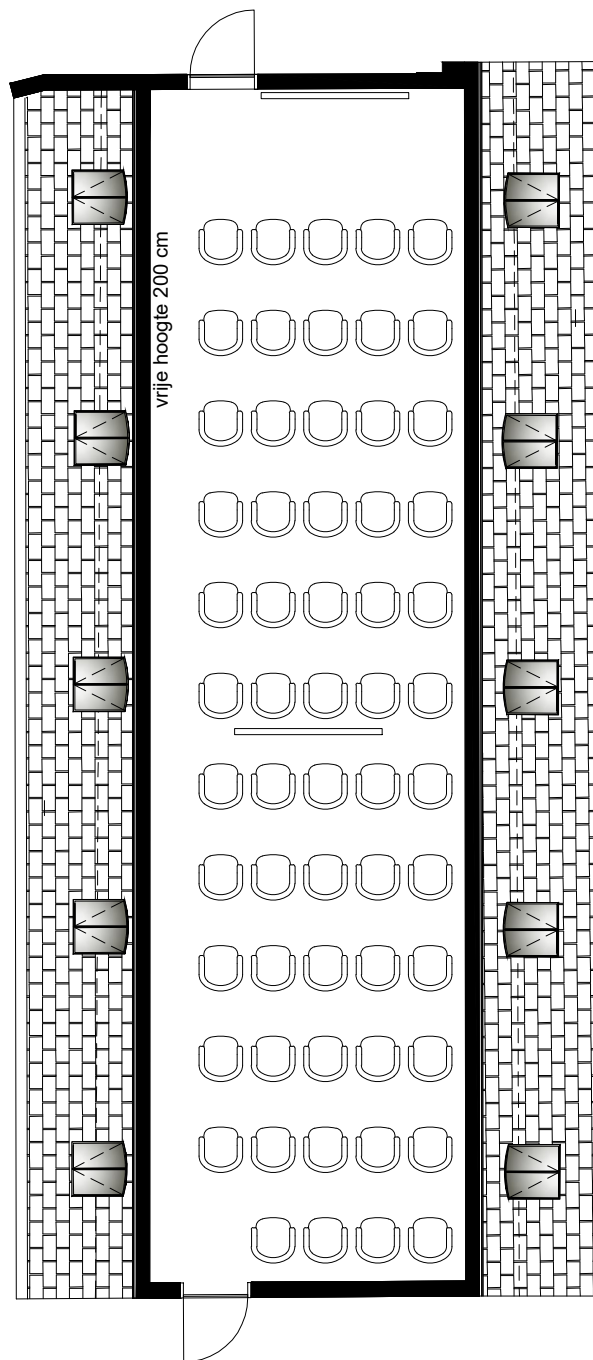

THEATRE

BOTANIC
SANCTUARY
ANTWERP

PLATANUS 87M²