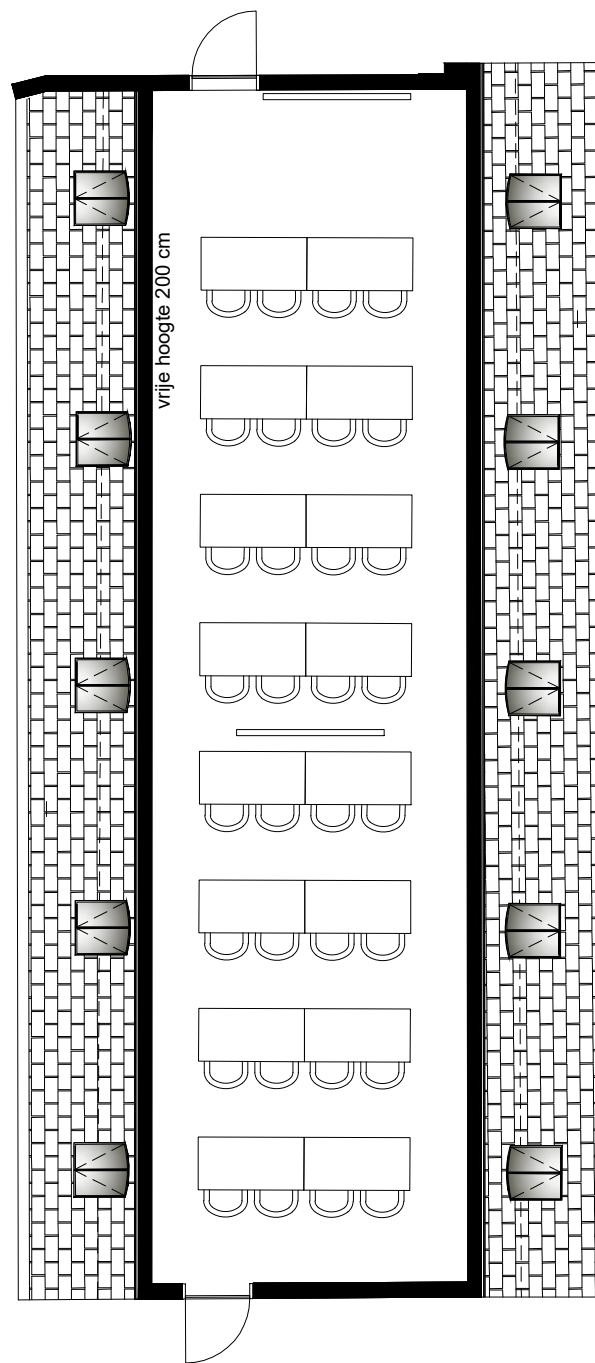

CLASSROOM

BOTANIC
SANCTUARY
ANTWERP

PLATANUS 87M²