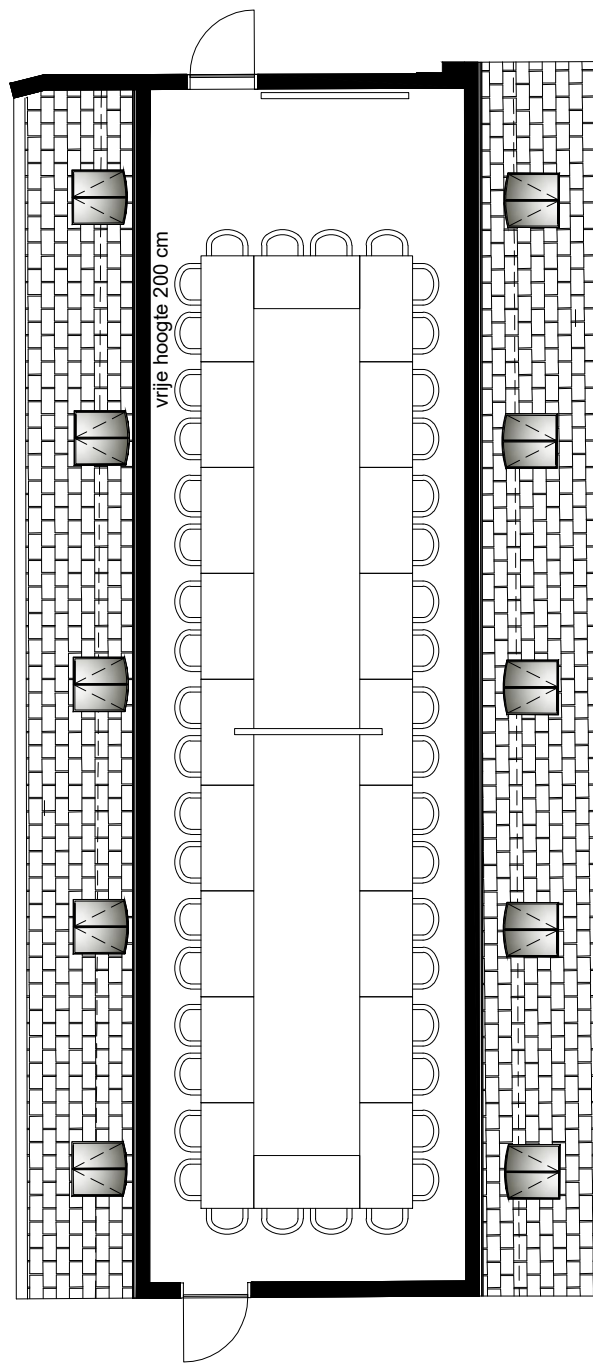

BLOCK / BOARDROOM

BOTANIC
SANCTUARY
ANTWERP

PLATANUS 87M²