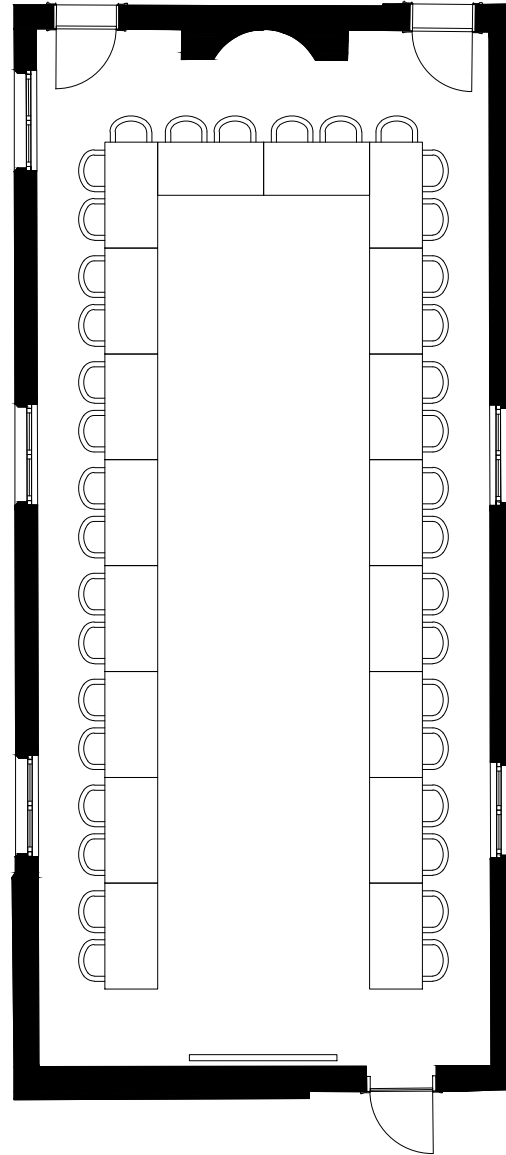

U-SHAPE

BOTANIC  
SANCTUARY  
ANTWERP

MARIE-ROSE 81M<sup>2</sup>