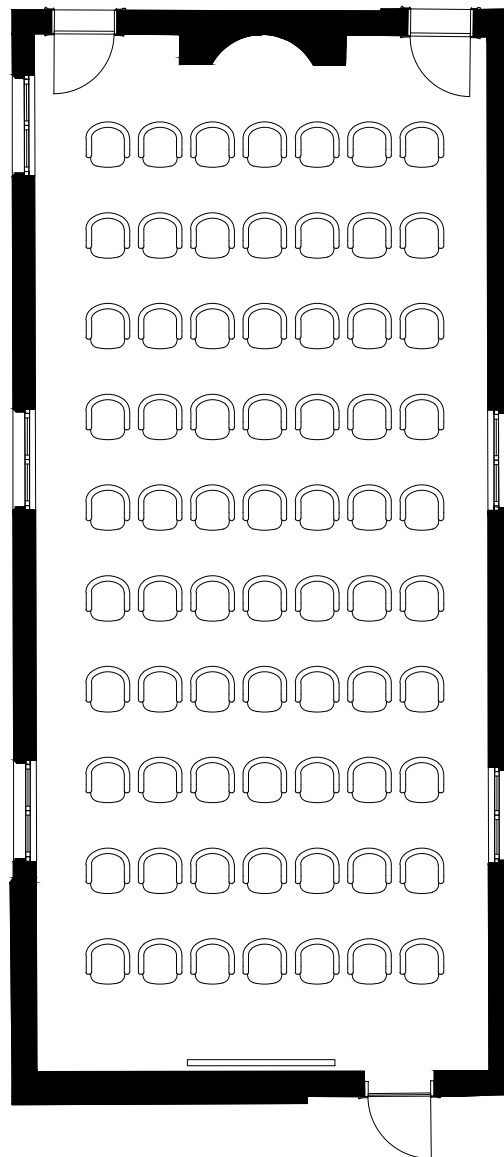

THEATRE

BOTANIC
SANCTUARY
ANTWERP

MARIE-ROSE 81M²