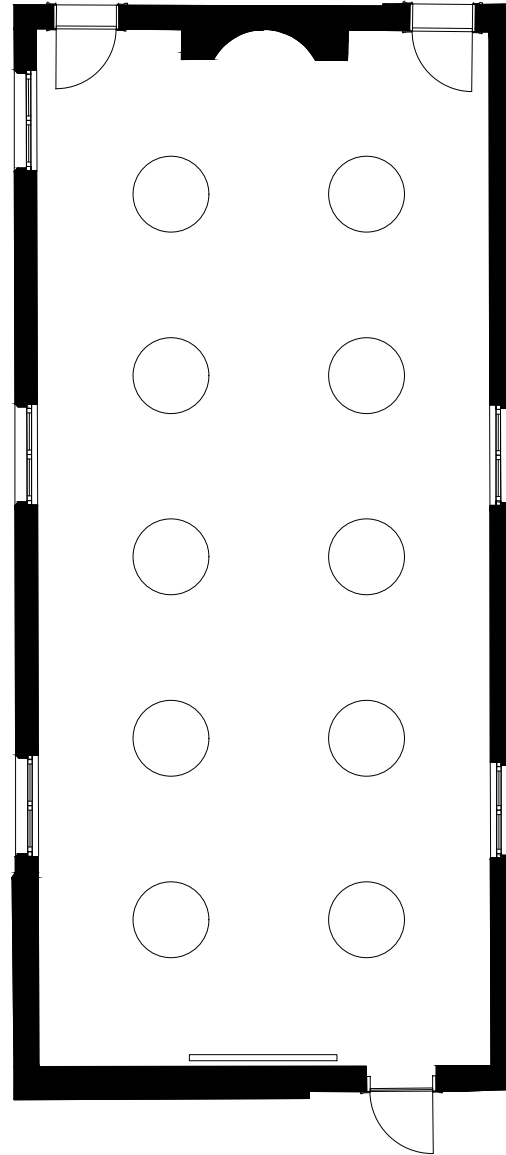

COCKTAIL

BOTANIC
SANCTUARY
ANTWERP

MARIE-ROSE 81M²