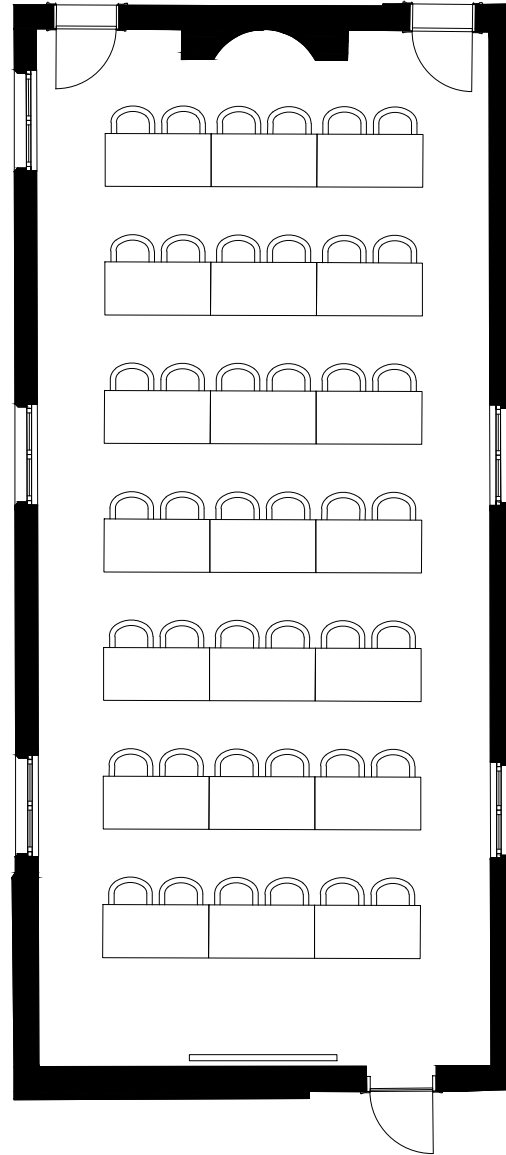

CLASSROOM

BOTANIC
SANCTUARY
ANTWERP

MARIE-ROSE 81M²