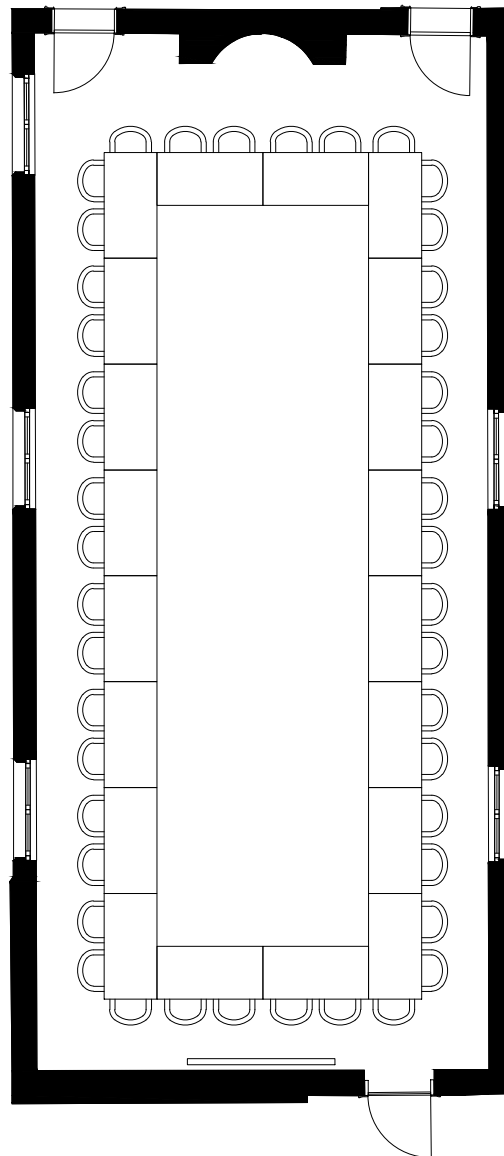

BLOCK / BOARDROOM

BOTANIC  
SANCTUARY  
ANTWERP

MARIE-ROSE 81M<sup>2</sup>