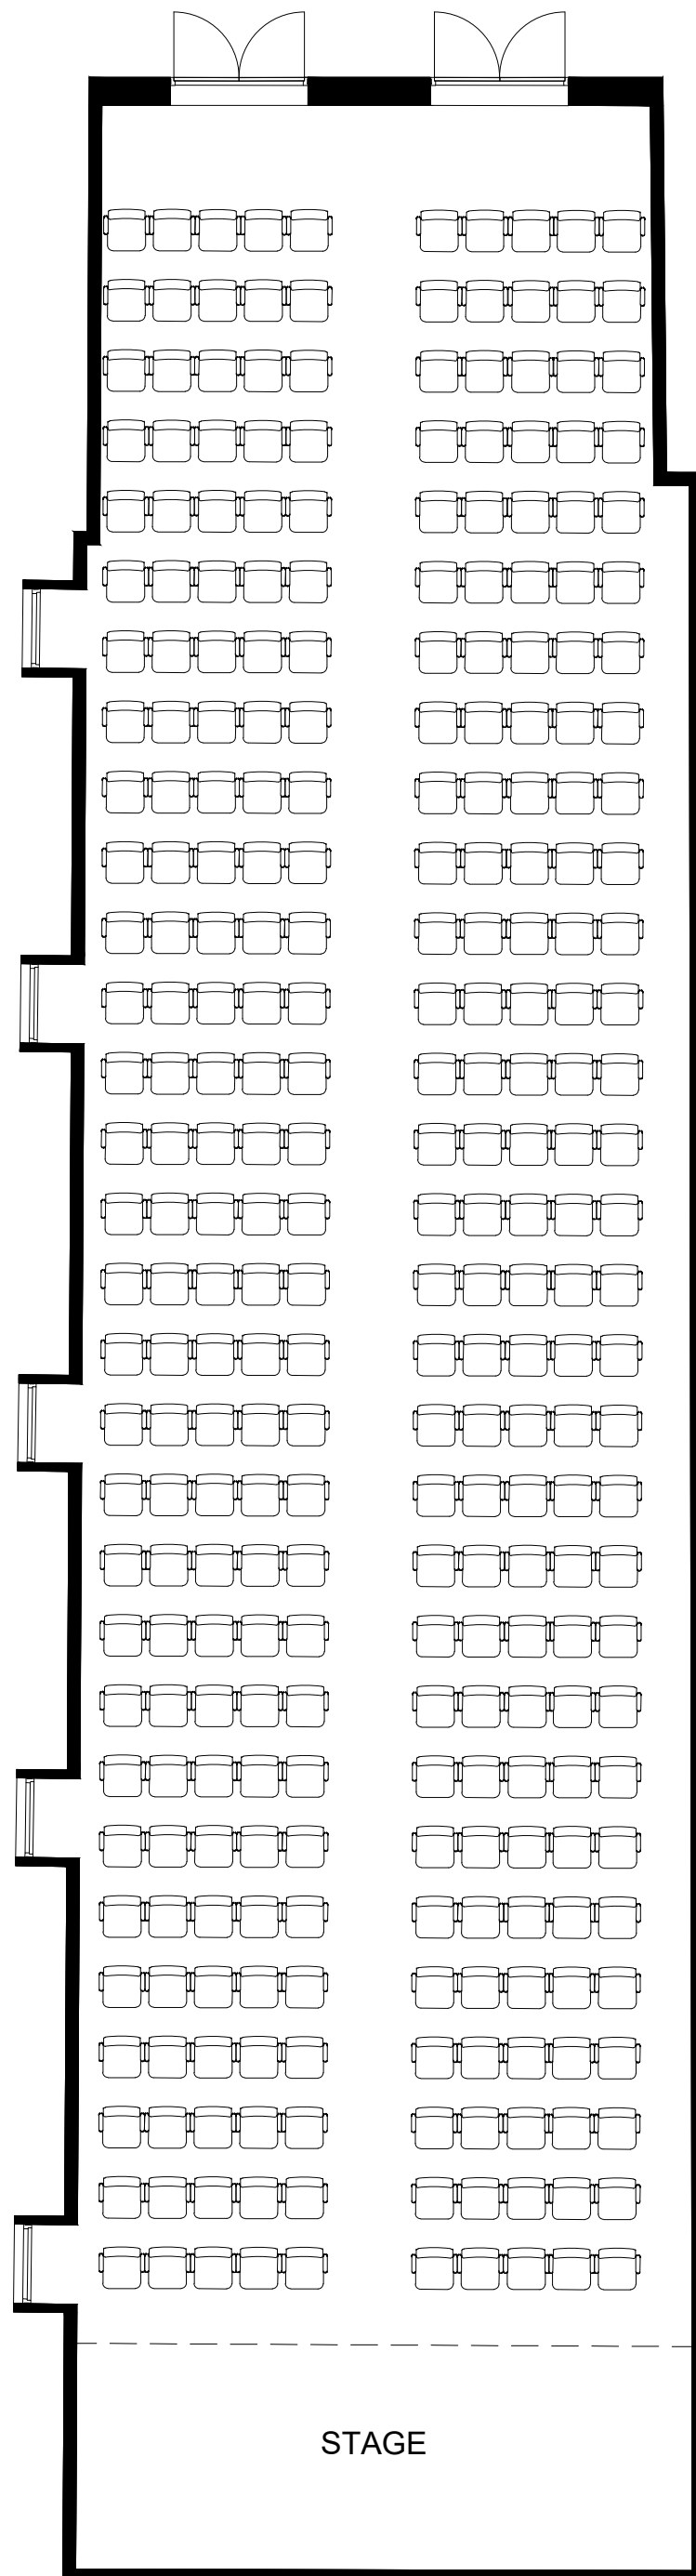

THEATRE

BOTANIC
SANCTUARY
ANTWERP

LARIX 300M²