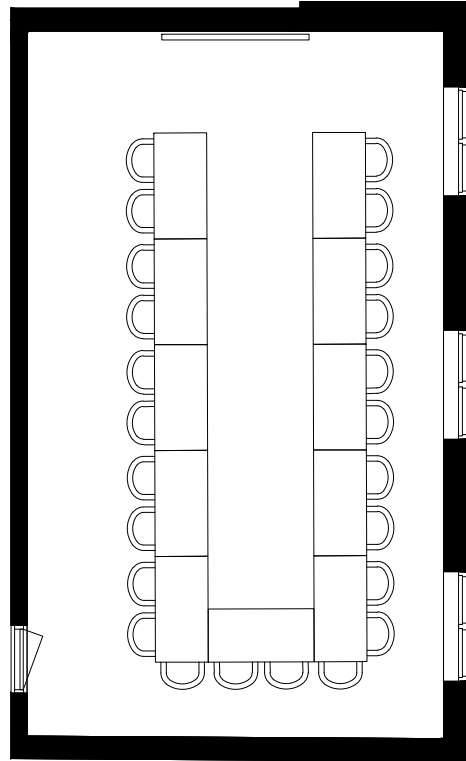

U-SHAPE

BOTANIC  
SANCTUARY  
ANTWERP

EUCALYPTUS 02 51M<sup>2</sup>