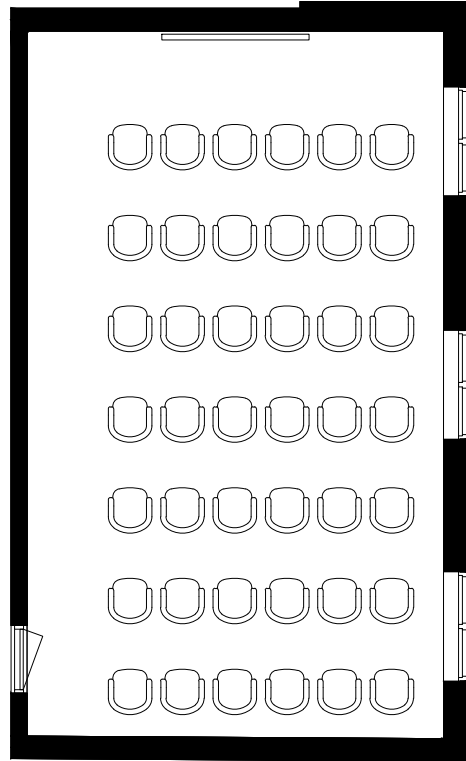

THEATRE

BOTANIC
SANCTUARY
ANTWERP

EUCALYPTUS 02 51M²