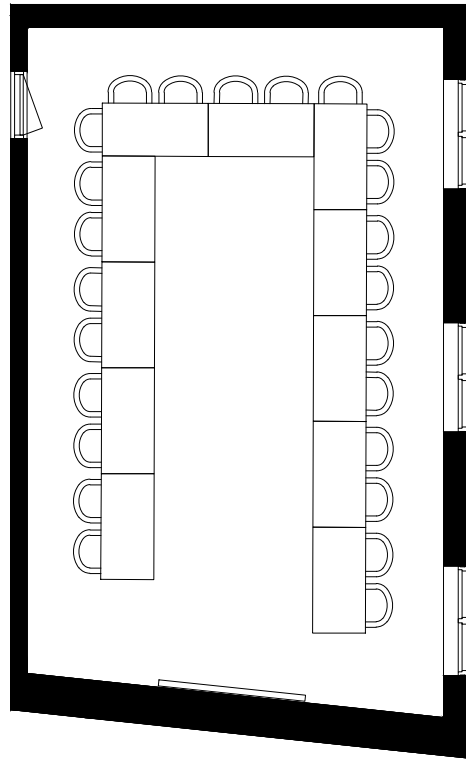

U-SHAPE

BOTANIC
SANCTUARY
ANTWERP

EUCALYPTUS 01 48M²