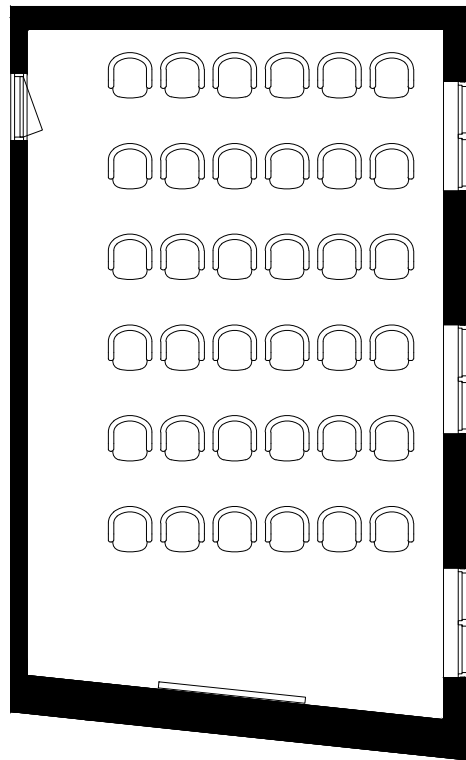

THEATRE

BOTANIC
SANCTUARY
ANTWERP

EUCALYPTUS 01 48M²