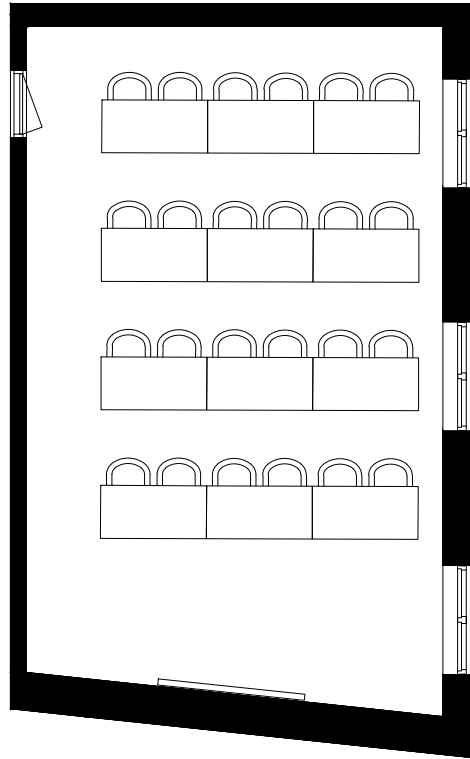

# CLASSROOM

BOTANIC  
SANCTUARY  
ANTWERP

EUCALYPTUS 01 48M<sup>2</sup>