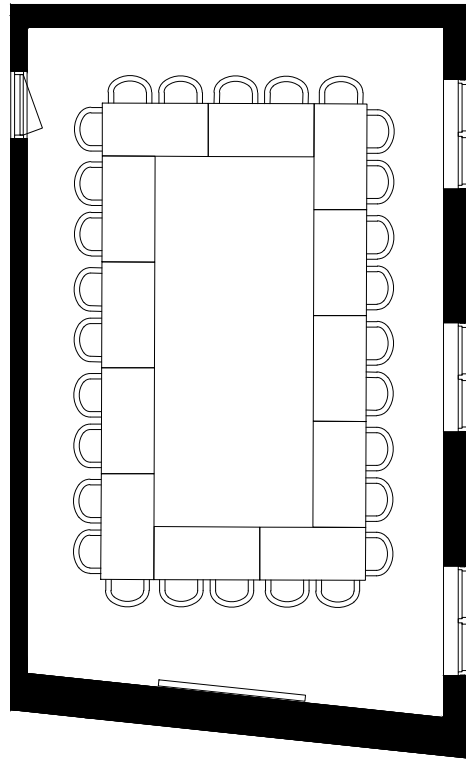

BLOCK / BOARDROOM

BOTANIC  
SANCTUARY  
ANTWERP

EUCALYPTUS 01 48M<sup>2</sup>