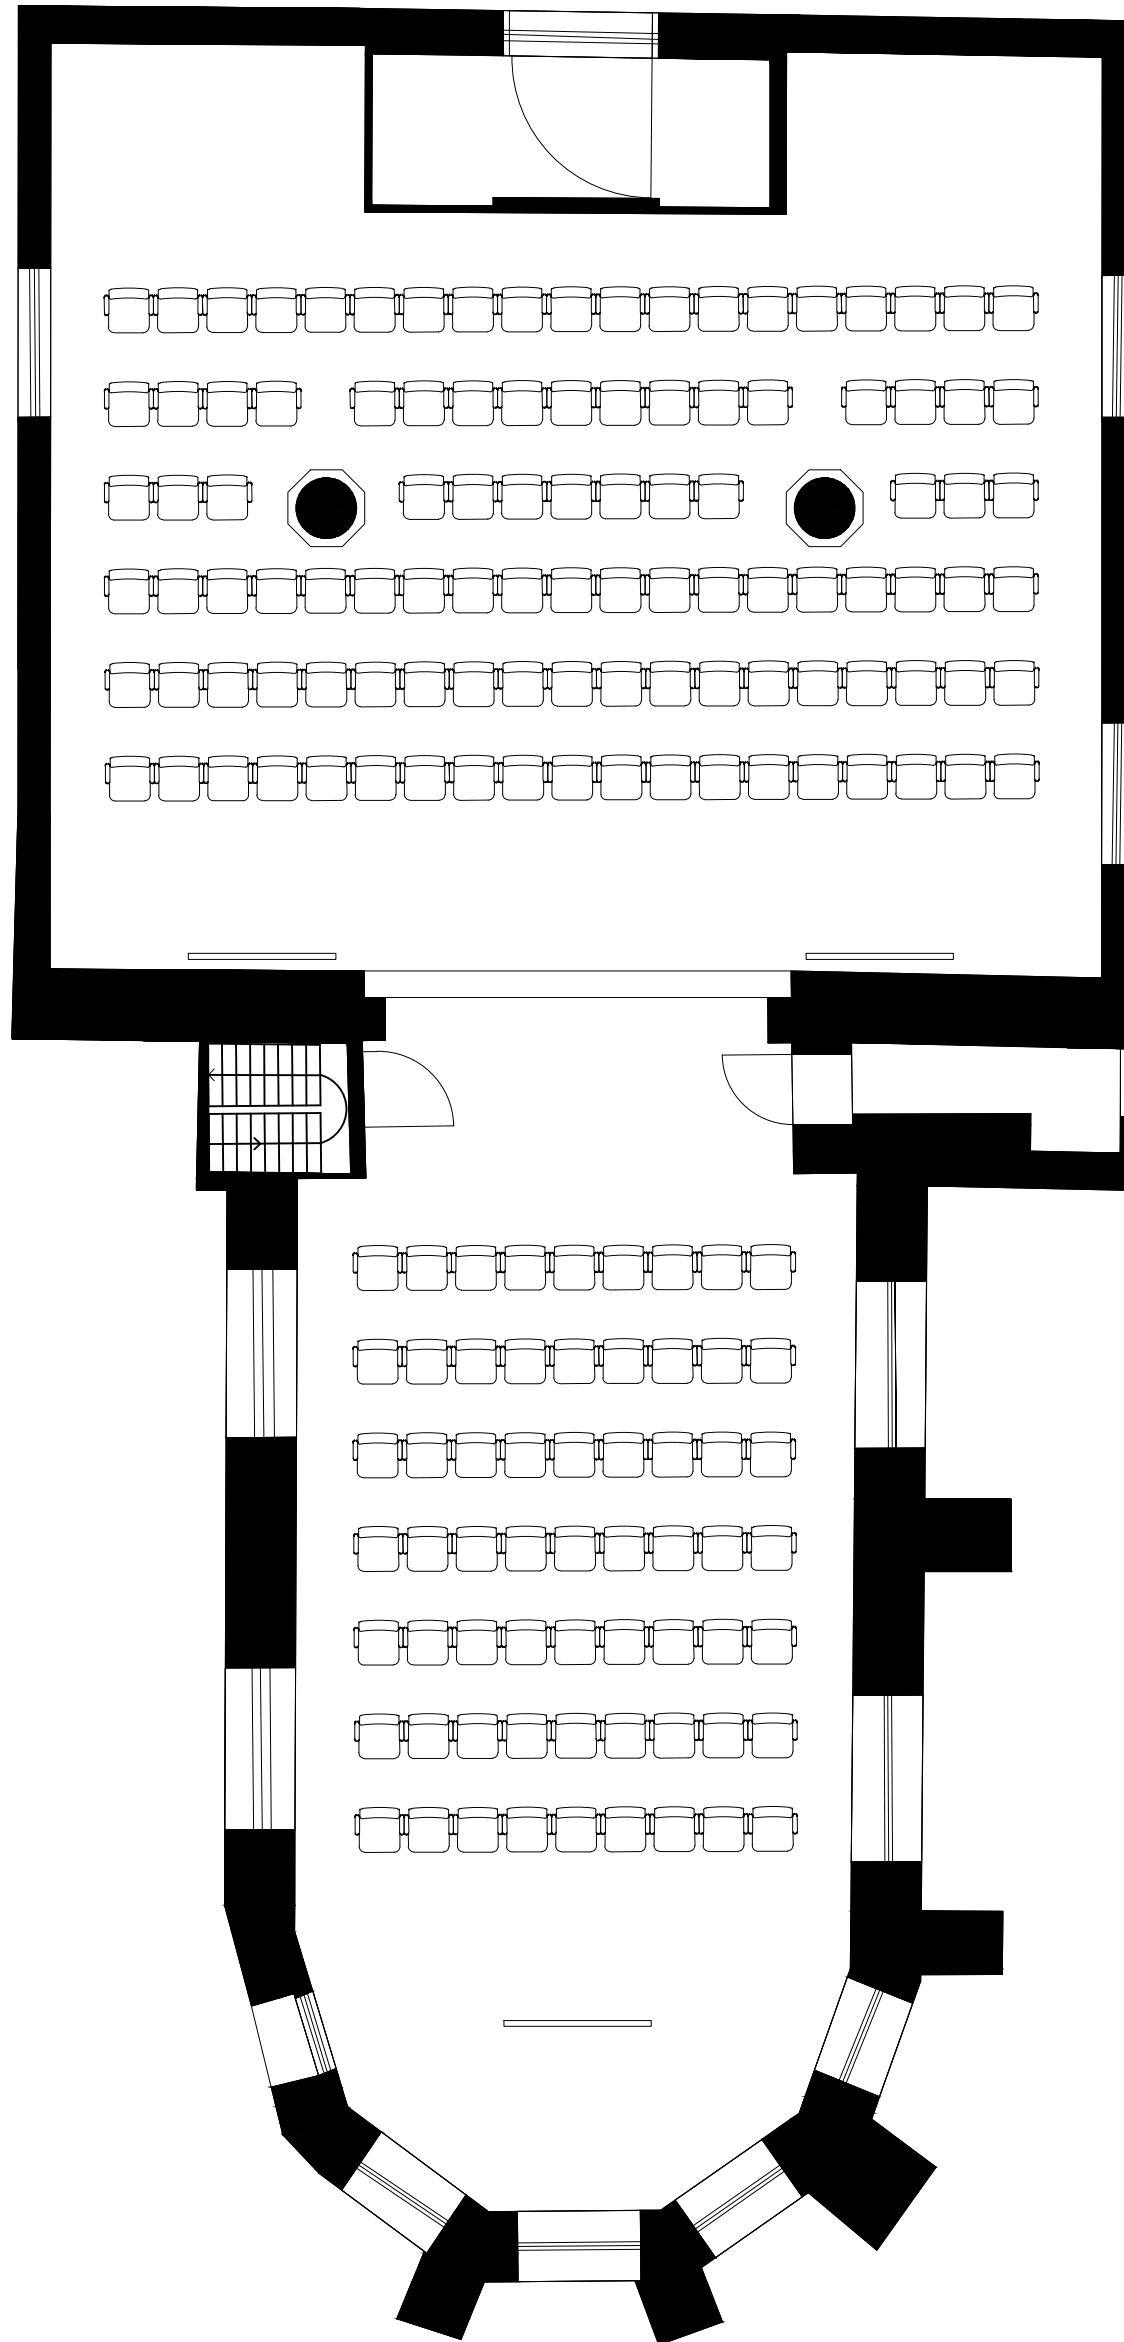

THEATRE

BOTANIC
SANCTUARY
ANTWERP

Chapel

368M²