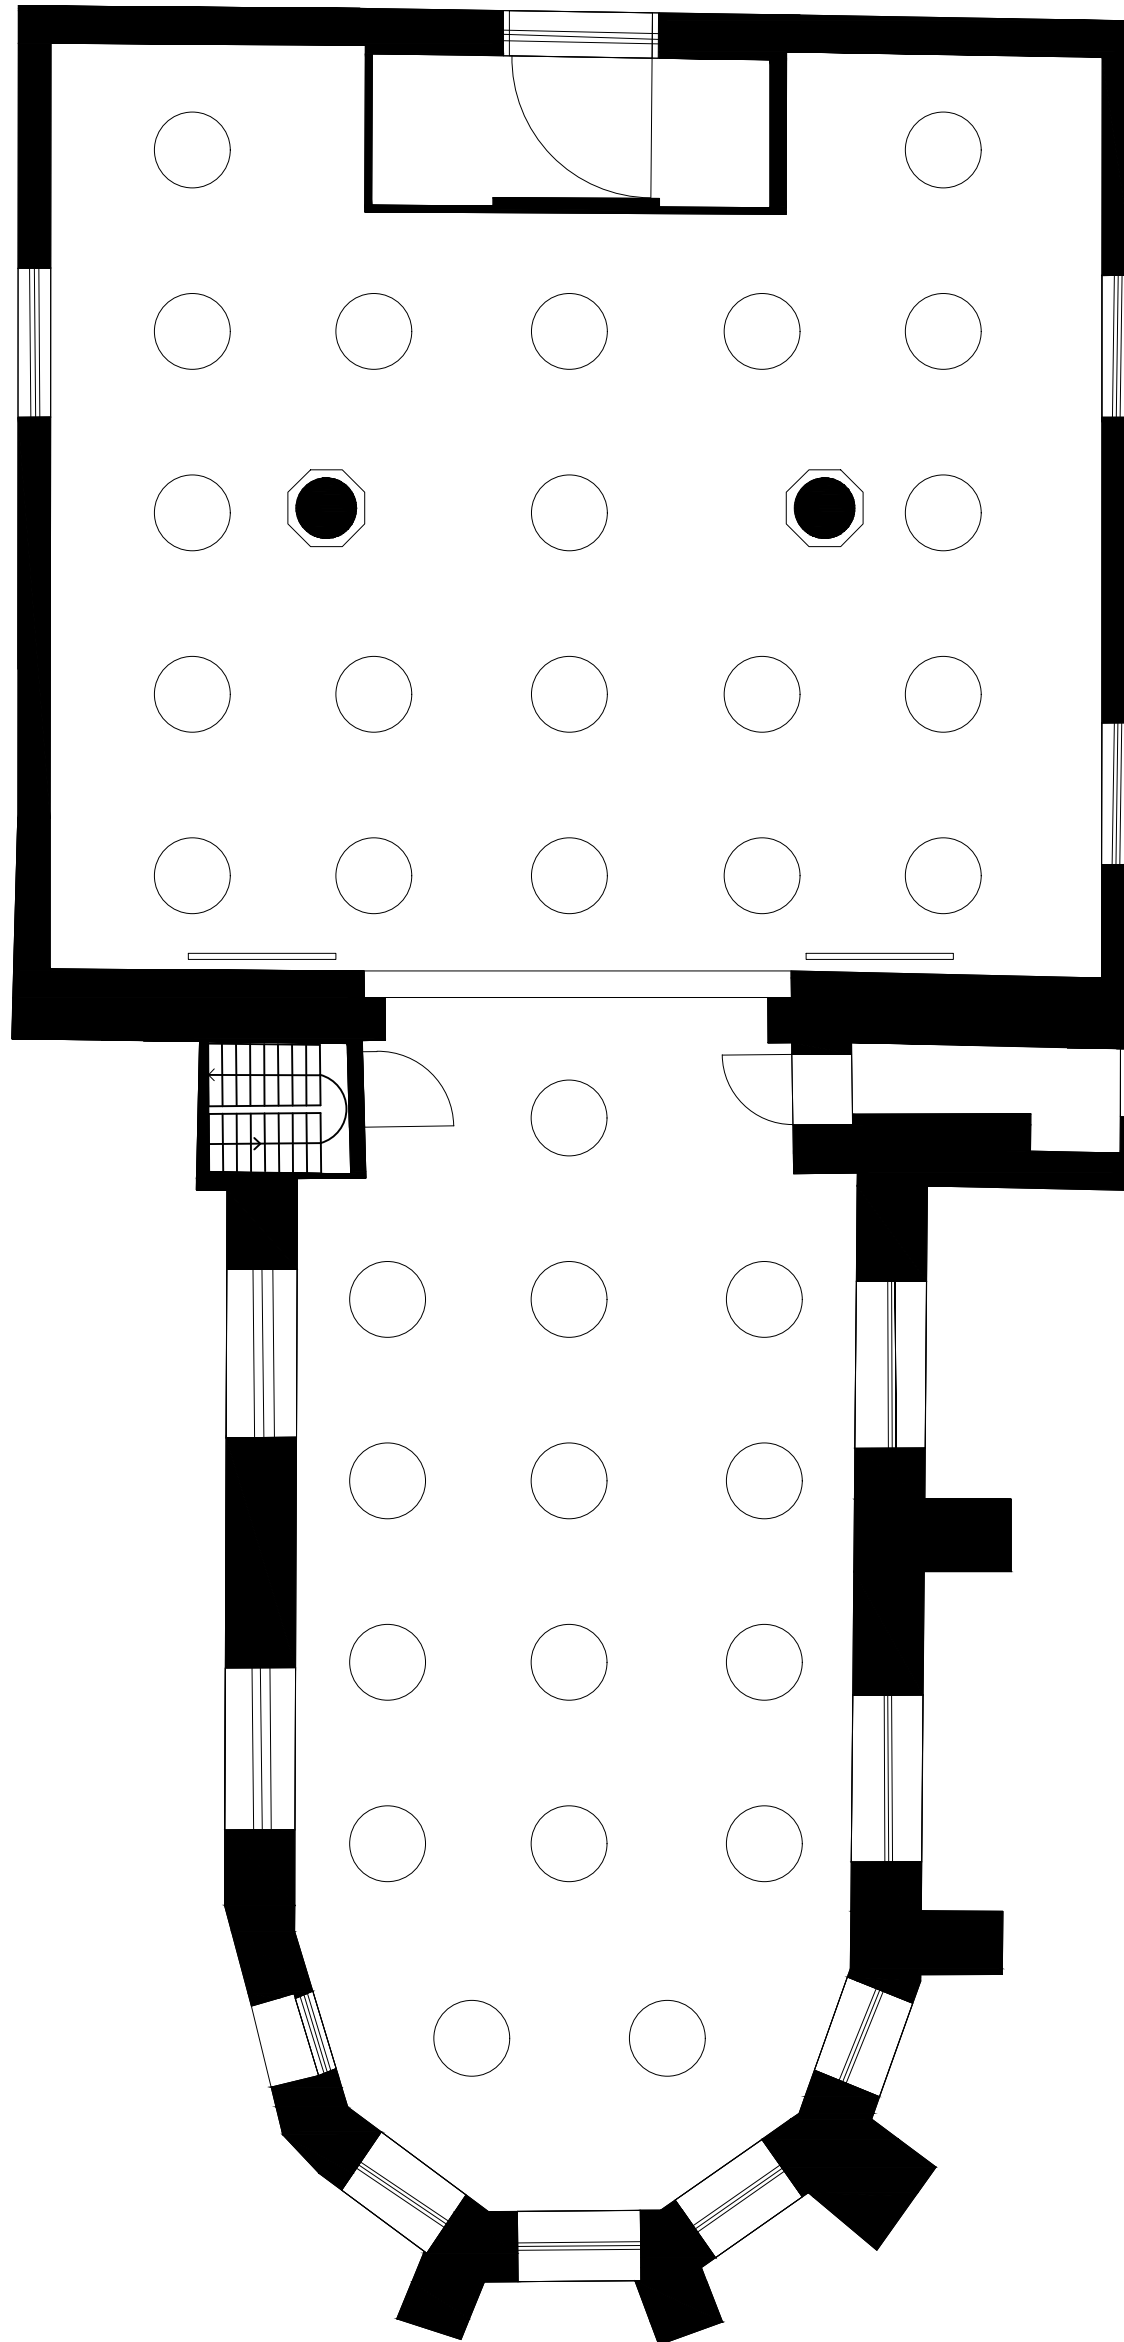

COCKTAIL

BOTANIC
SANCTUARY
ANTWERP

Chapel

368M²