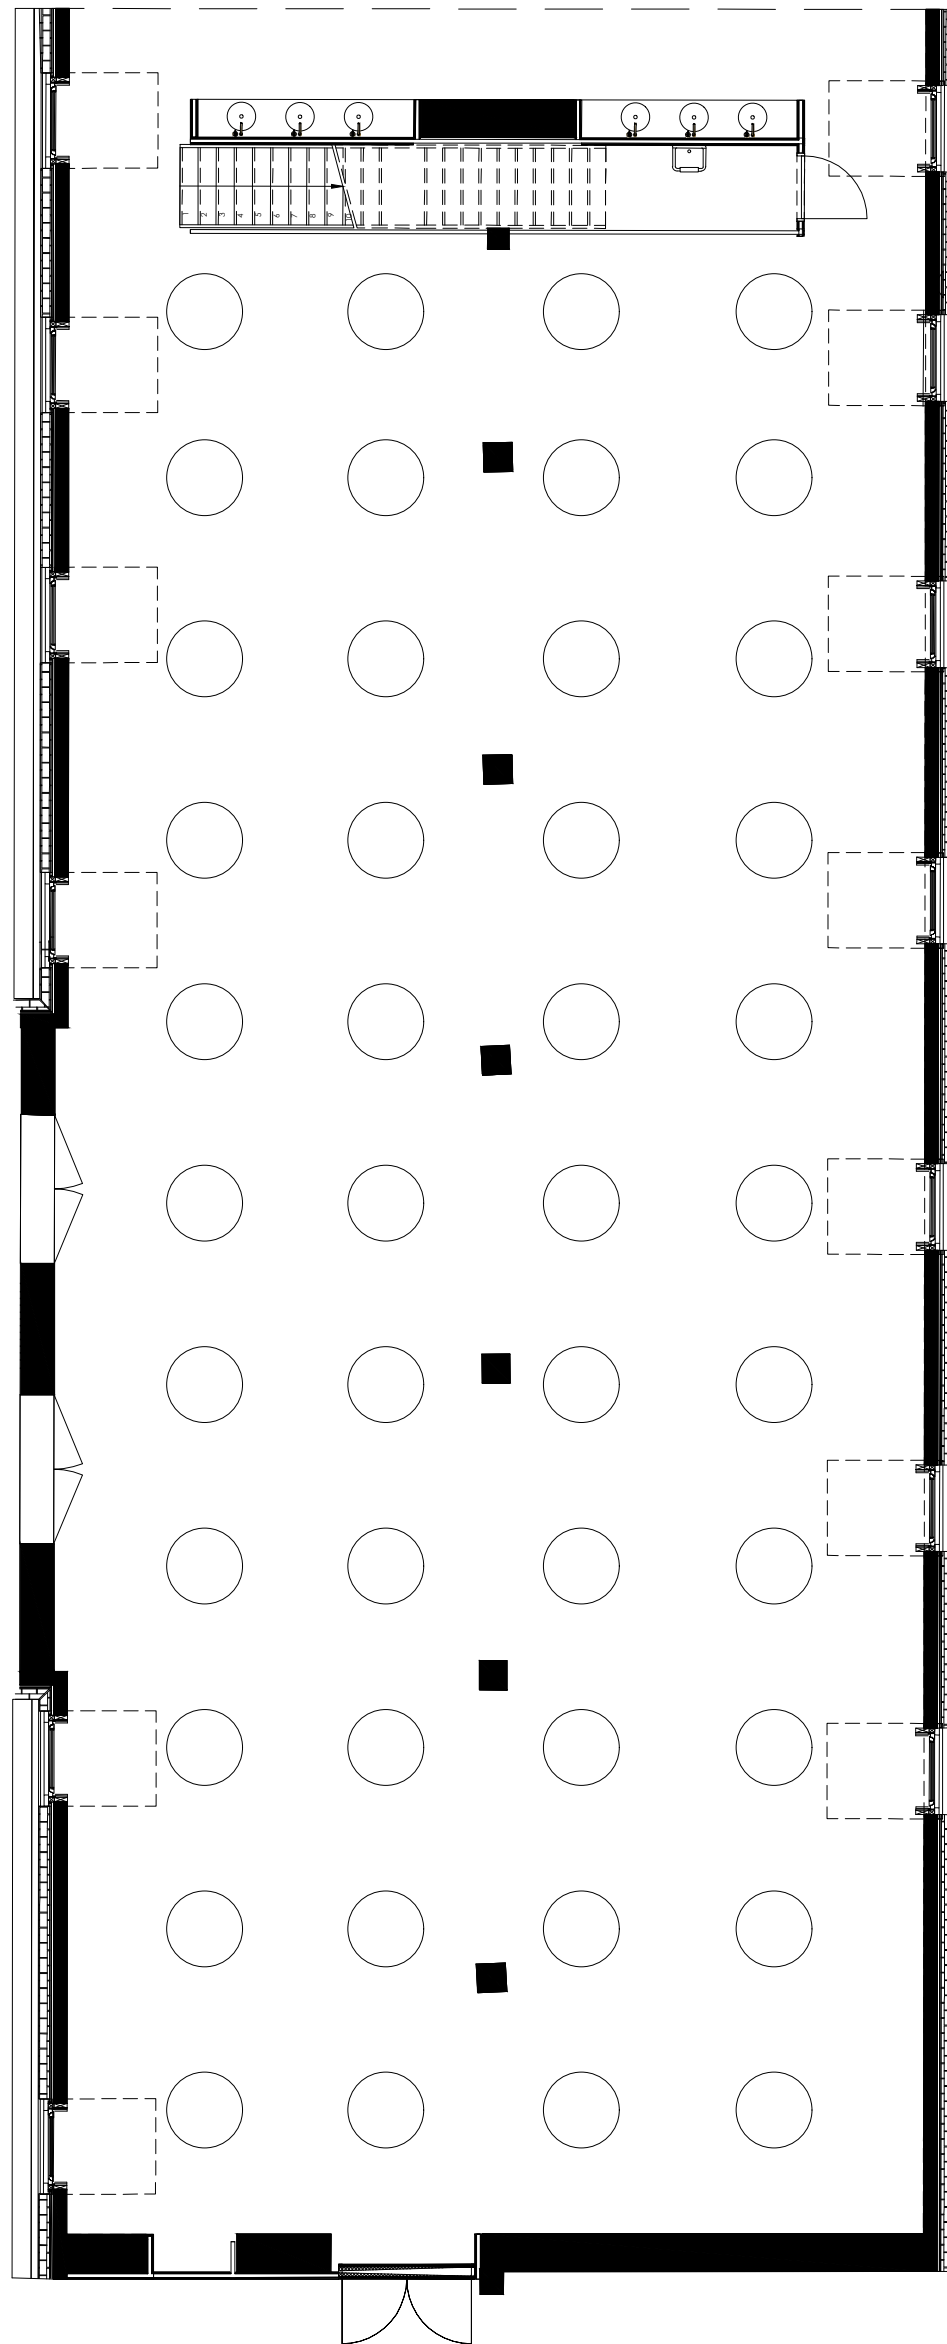

COCKTAIL

BOTANIC
SANCTUARY
ANTWERP

CEDER 320M²