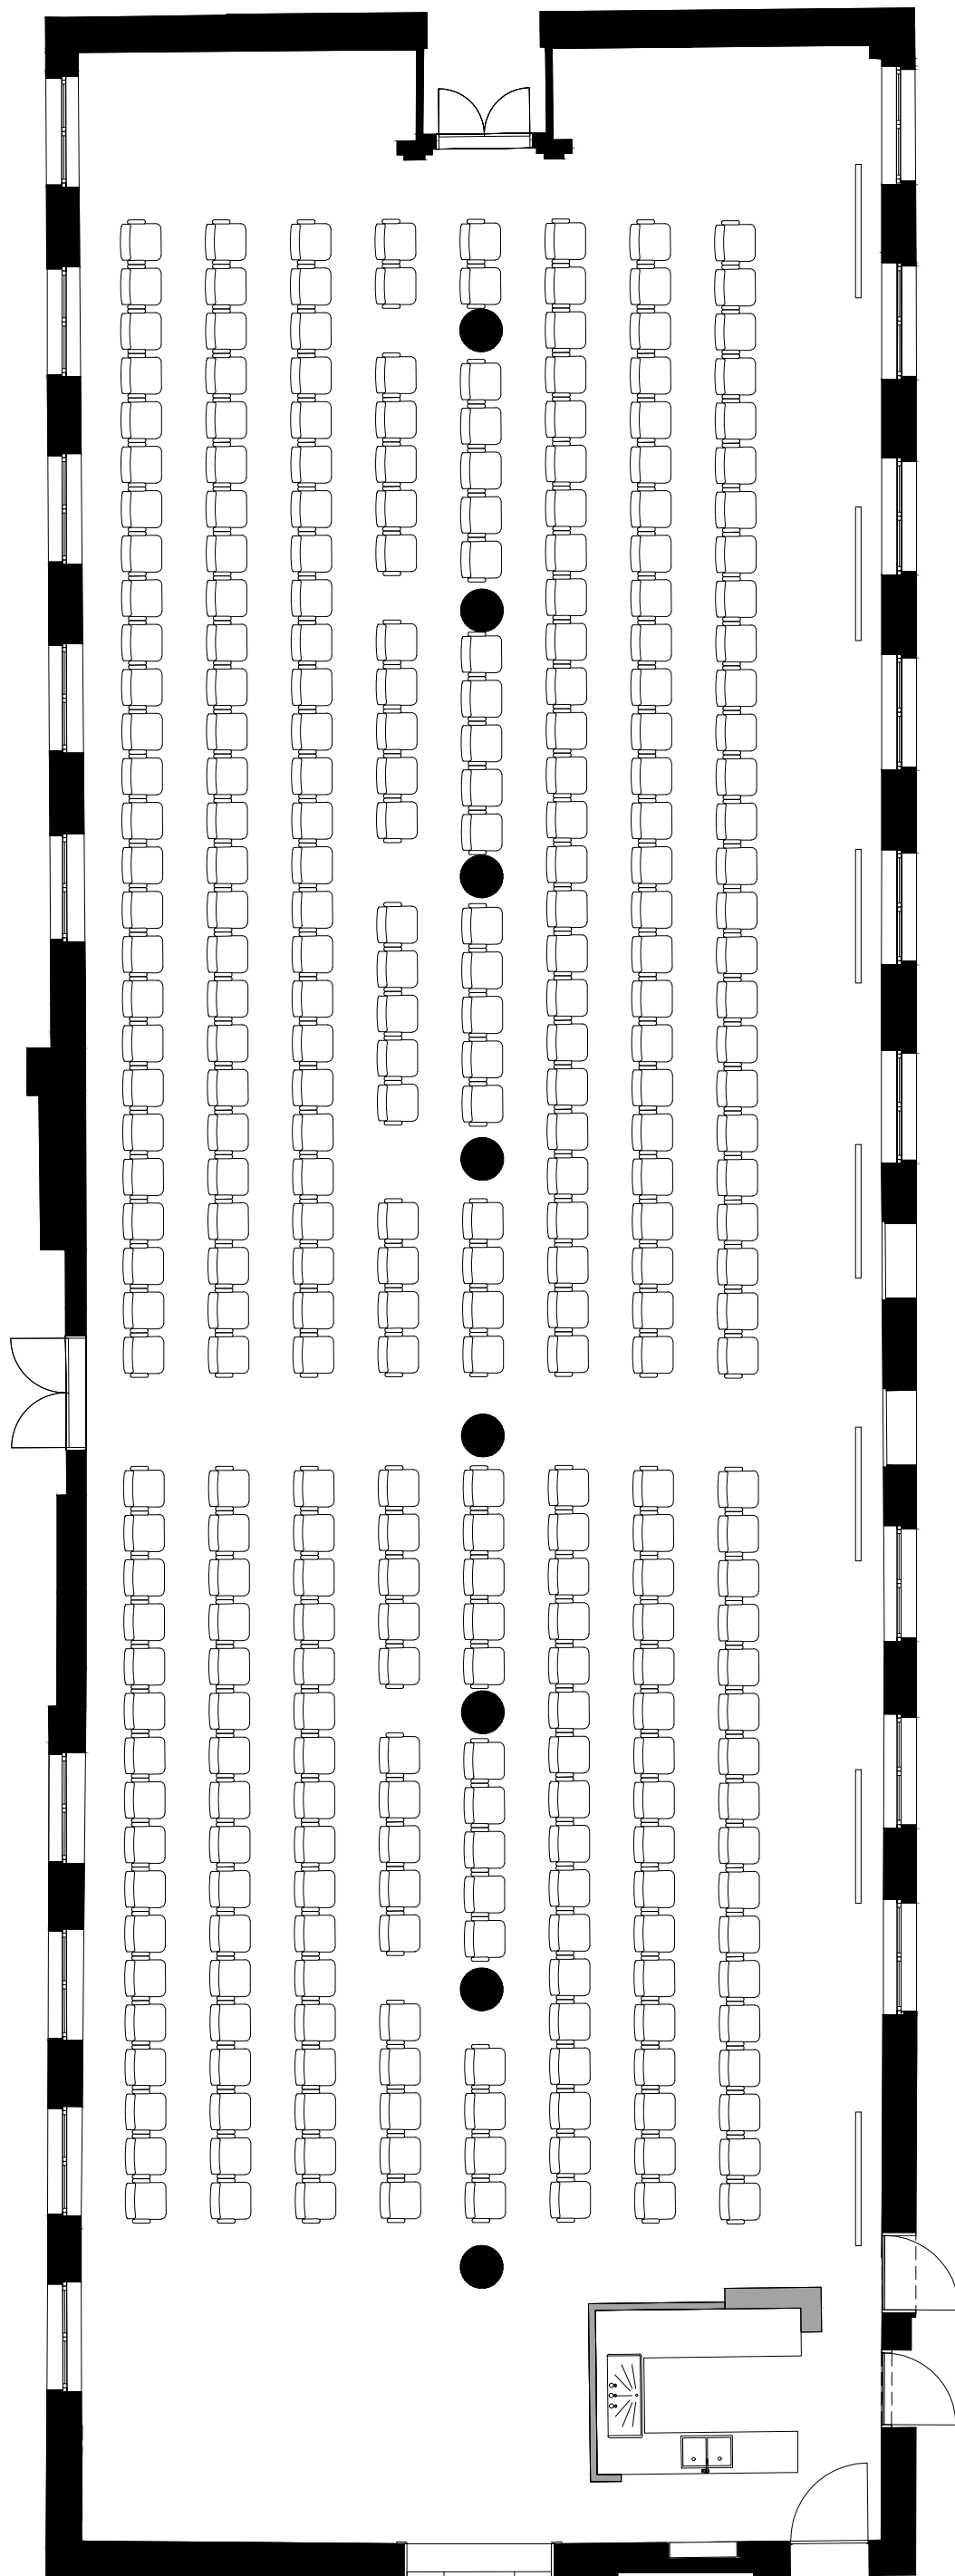

THEATRE

BOTANIC  
SANCTUARY  
ANTWERP

Amaryllis 421M<sup>2</sup>