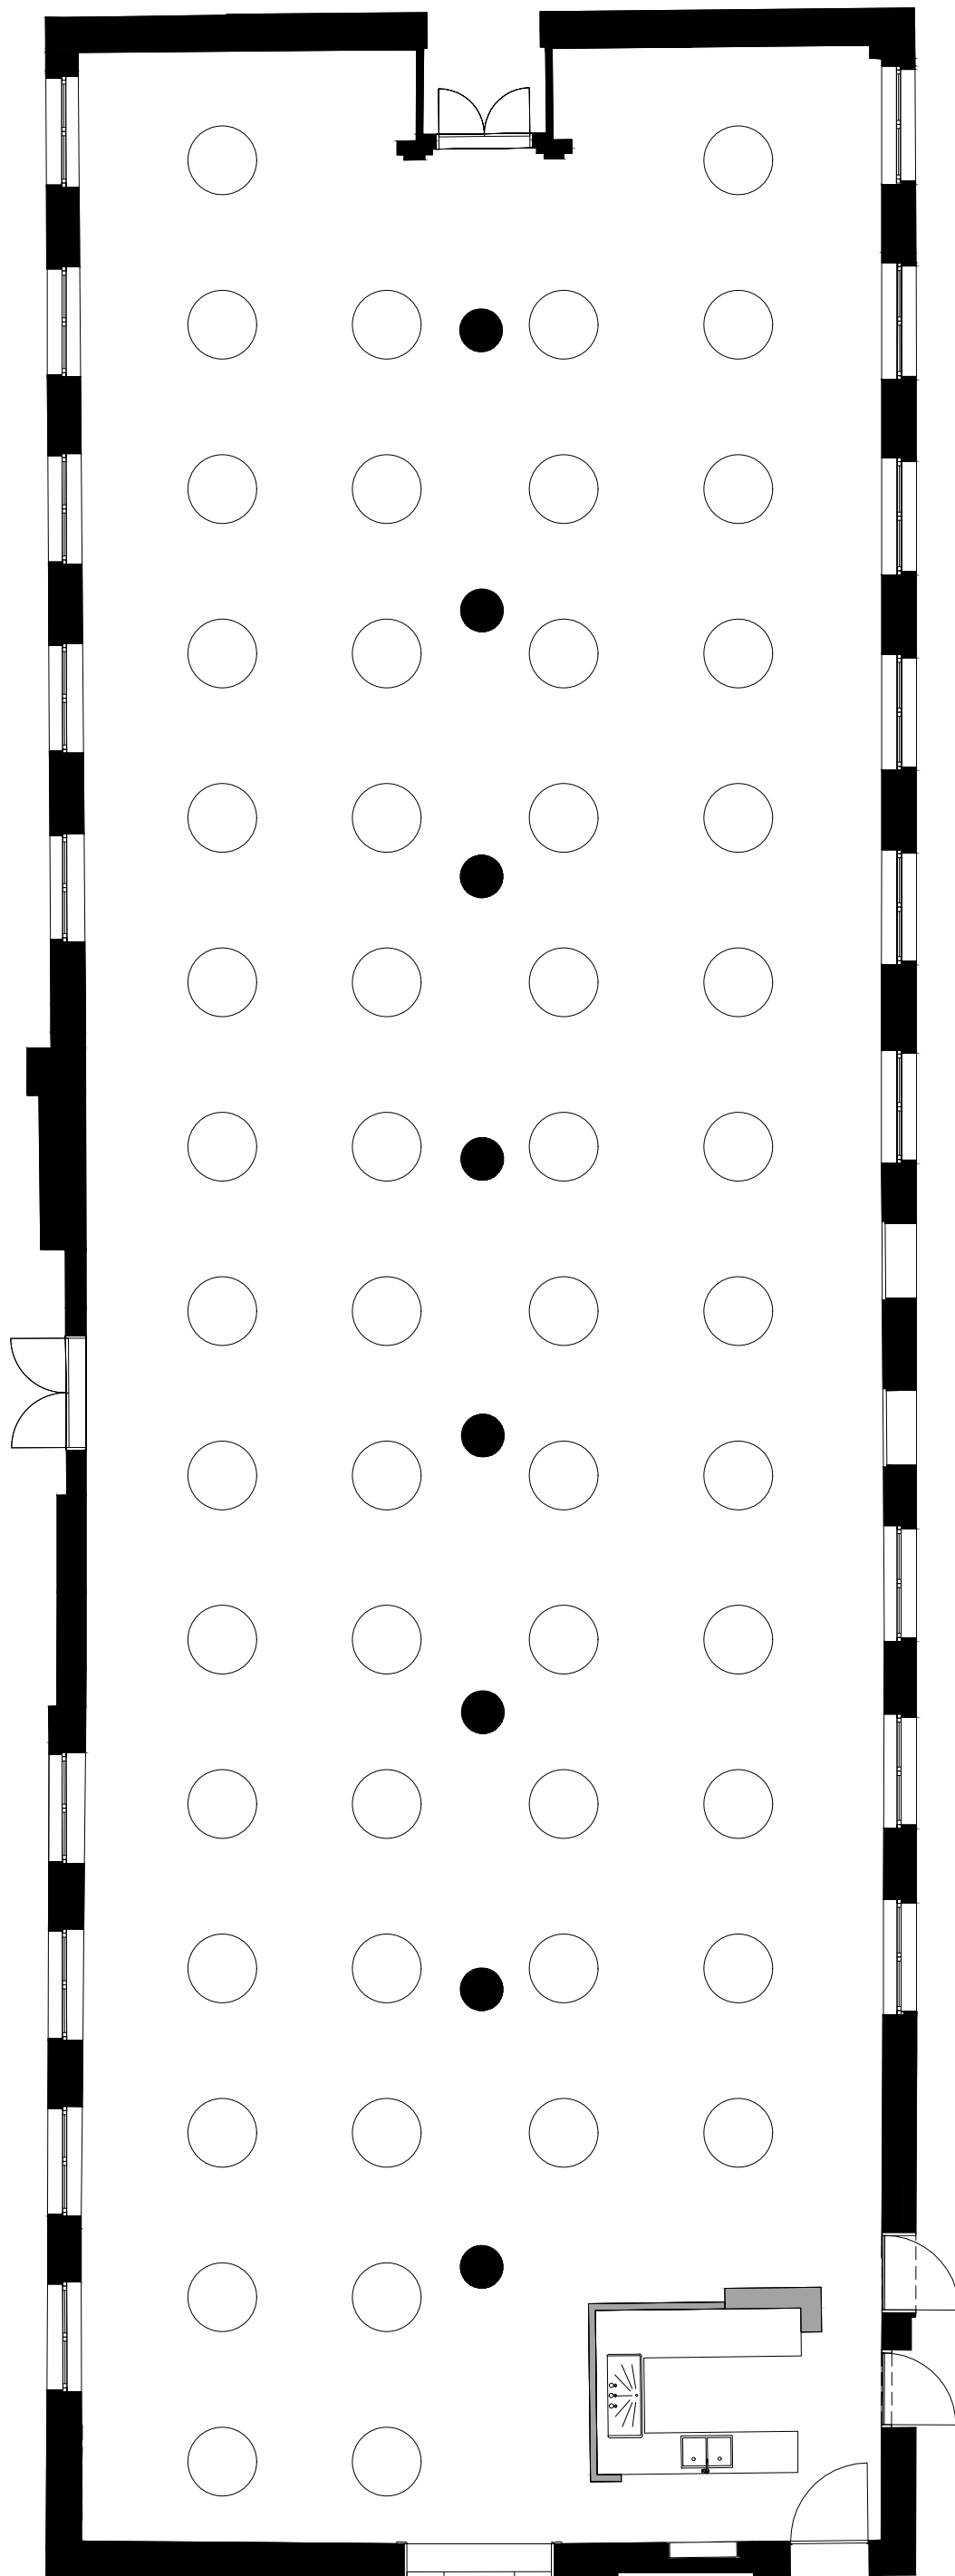

COCKTAIL

BOTANIC
SANCTUARY
ANTWERP

Amaryllis 421M²