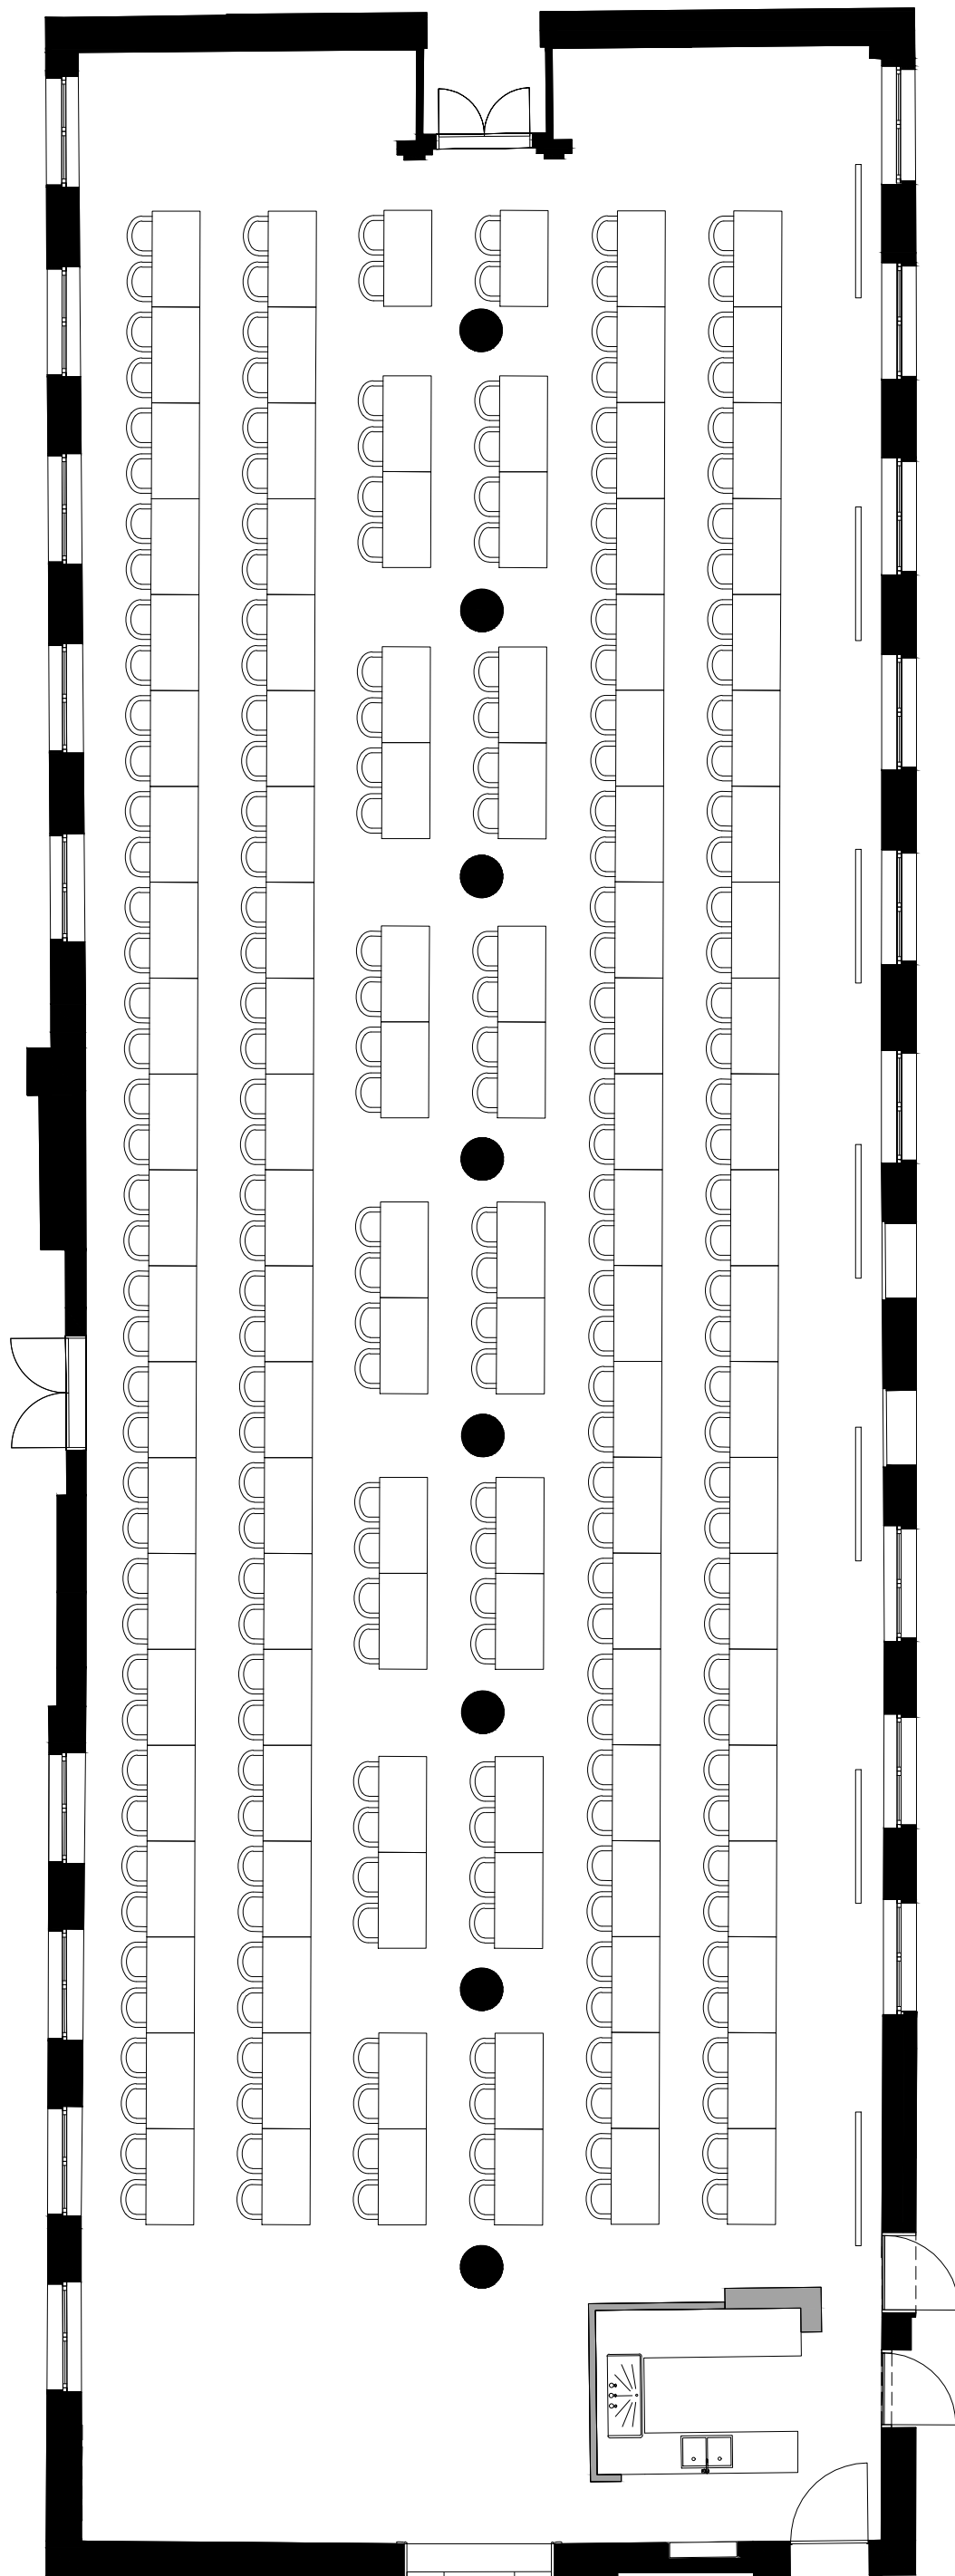

CLASSROOM

BOTANIC
SANCTUARY
ANTWERP

Amaryllis 421M²