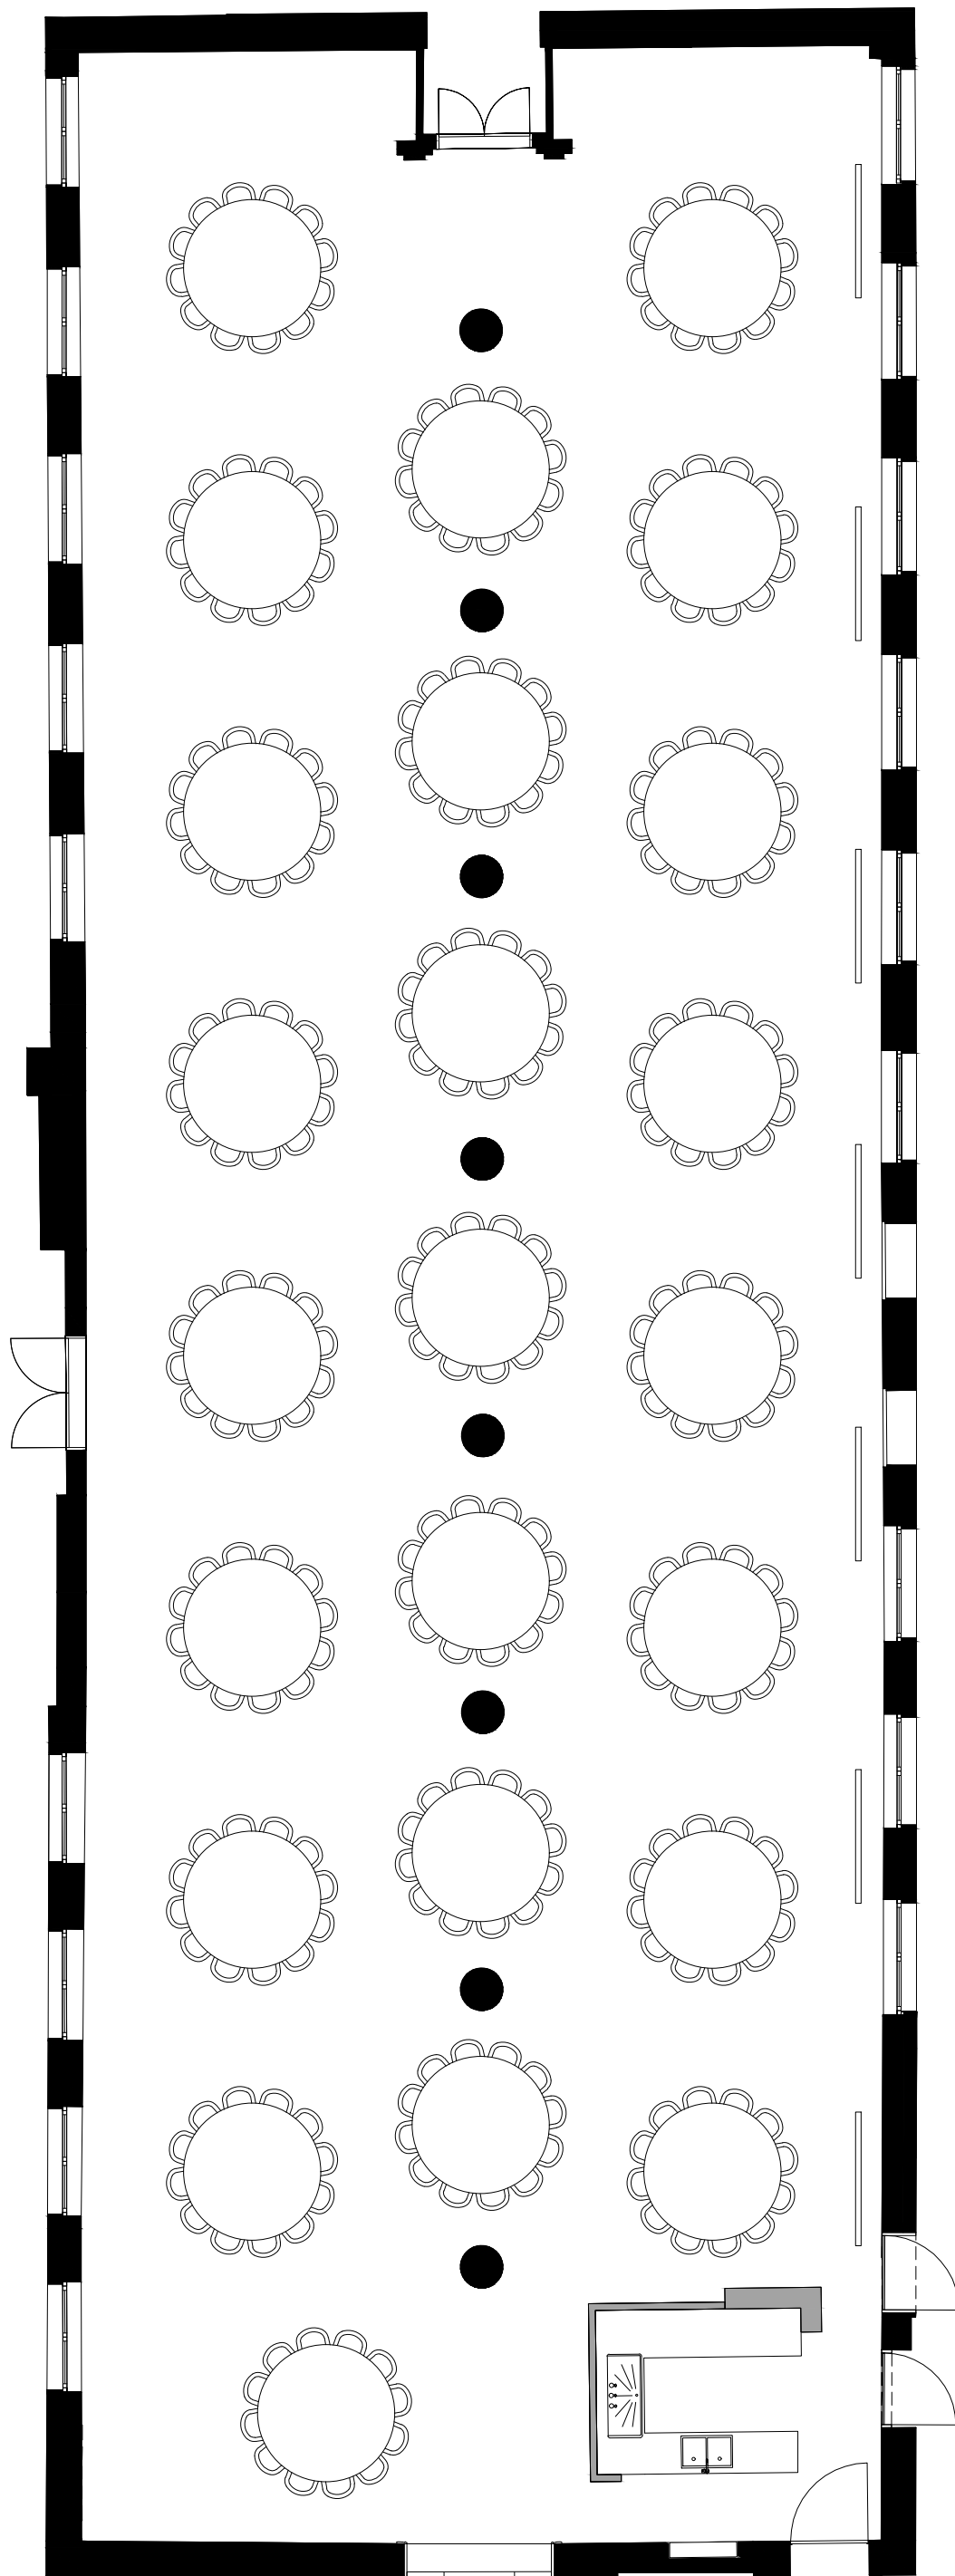

BANQUET

BOTANIC
SANCTUARY
ANTWERP

Amaryllis 421M²