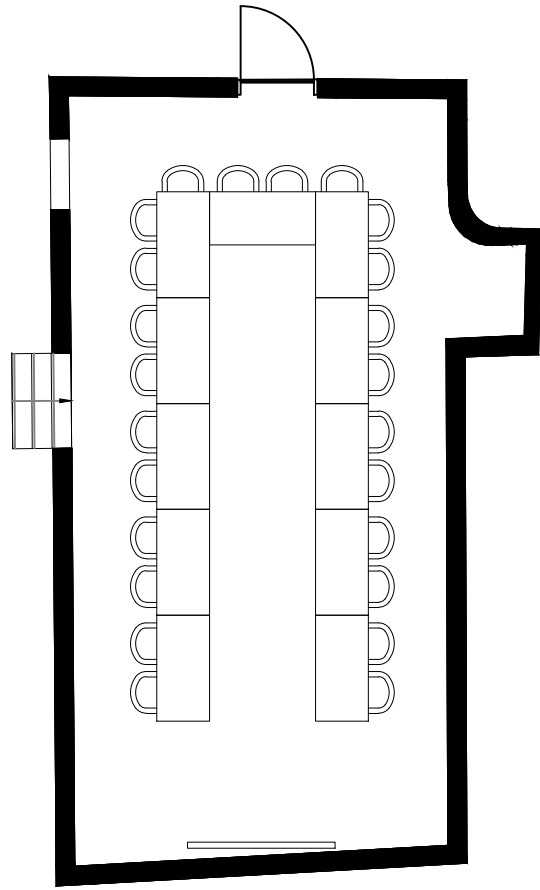

U-SHAPE

BOTANIC
SANCTUARY
ANTWERP

ACACIA

51M²