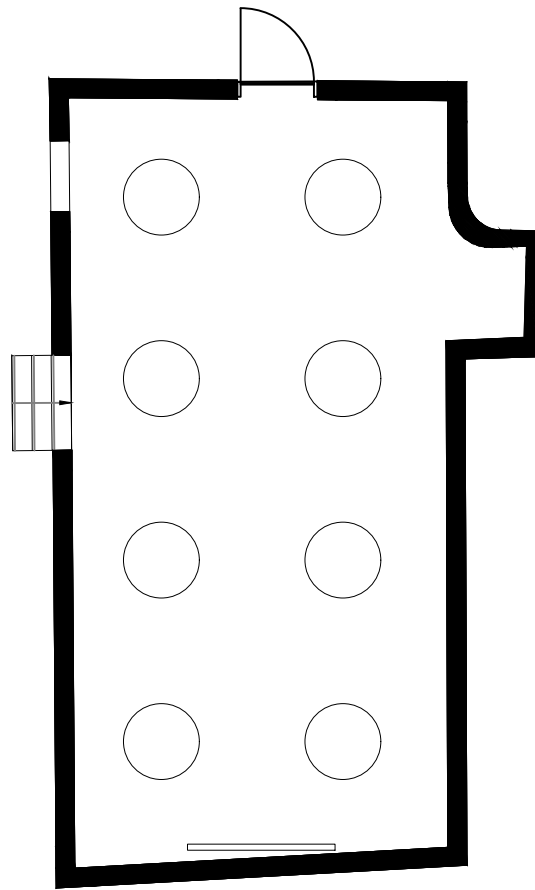

COCKTAIL

BOTANIC
SANCTUARY
ANTWERP

ACACIA

51M²