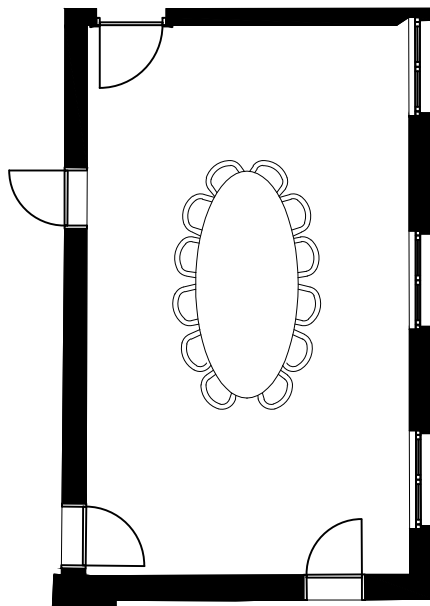

BANQUET / BOARDROOM

BOTANIC
SANCTUARY
ANTWERP

CULINA ROMANA 31M²